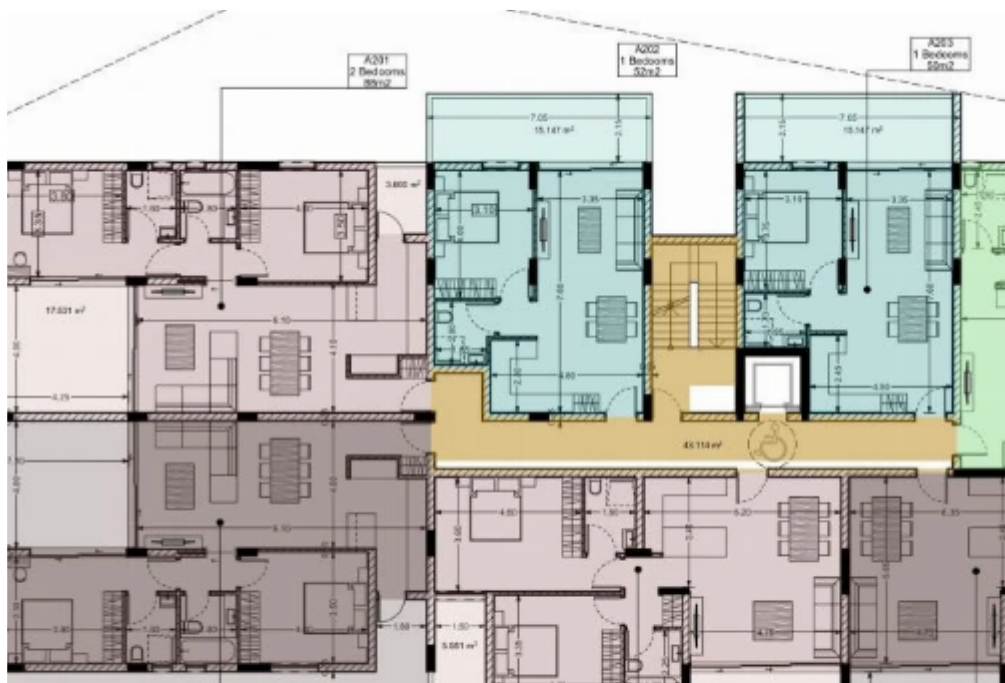

2 bedrooms, 88 sq.m.

Limassol, Panthea-Grammar-School-Agios-Athanasios-4105 ,
Cyprus

Offered at: €311,314

Estate ID: 6848

Ref: J4021L1559

NET internal area: **88**

Bathrooms: **2**

Bedrooms: **2**

Parking spaces: **1 cars**

Available from: **2024-03-27**

Offered at: **311,314**

Type: **Apartment**

Veranda: **17 m²**

Explore this desirable 2-bedroom property for sale, featuring 88 sq.m internal area, 17 sq.m covered verandas, storage room, and parking space. Your ideal home awaits!...