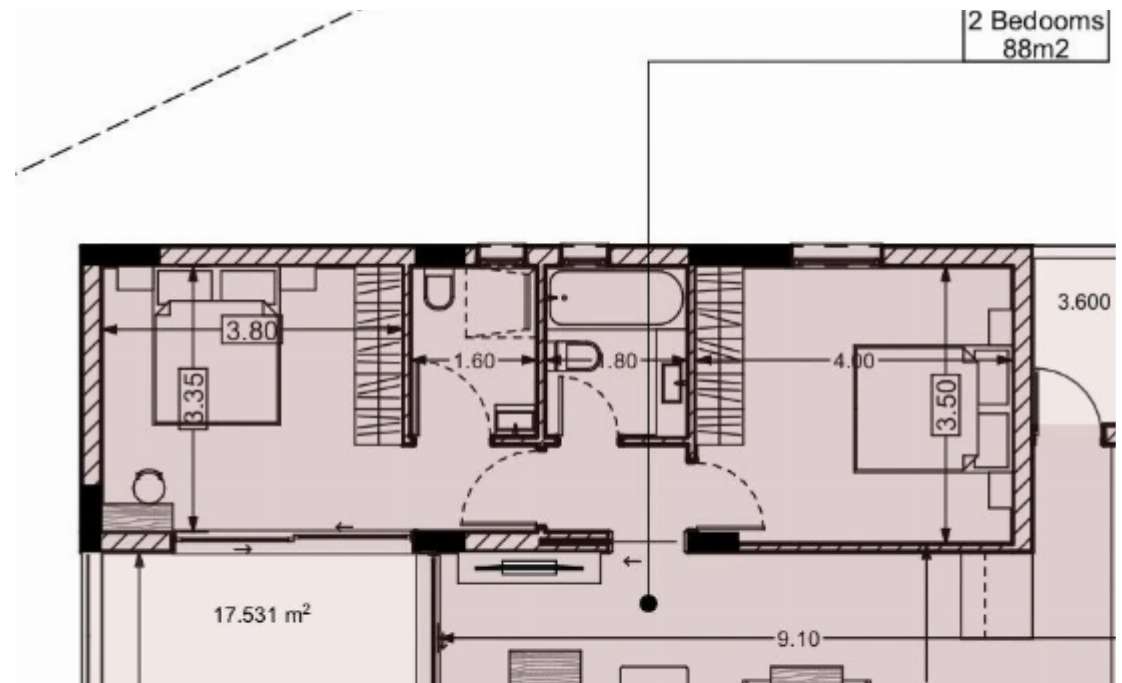

2 bedrooms, 88 sq.m.

Limassol, Panthea-Grammar-School-Agios-Athanasios-4105 ,
Cyprus

Offered at: €311,314

Estate ID: 6848

Ref: J4021L1559

NET internal area: **88**

Bathrooms: **2**

Bedrooms: **2**

Parking spaces: **1 cars**

Available from: **2024-03-27**

Offered at: **311,314**

Type: **Apartment**

Veranda: **17 m²**

Explore this desirable 2-bedroom property for sale, featuring 88 sq.m internal area, 17 sq.m covered verandas, storage room, and parking space. Your ideal home awaits!...