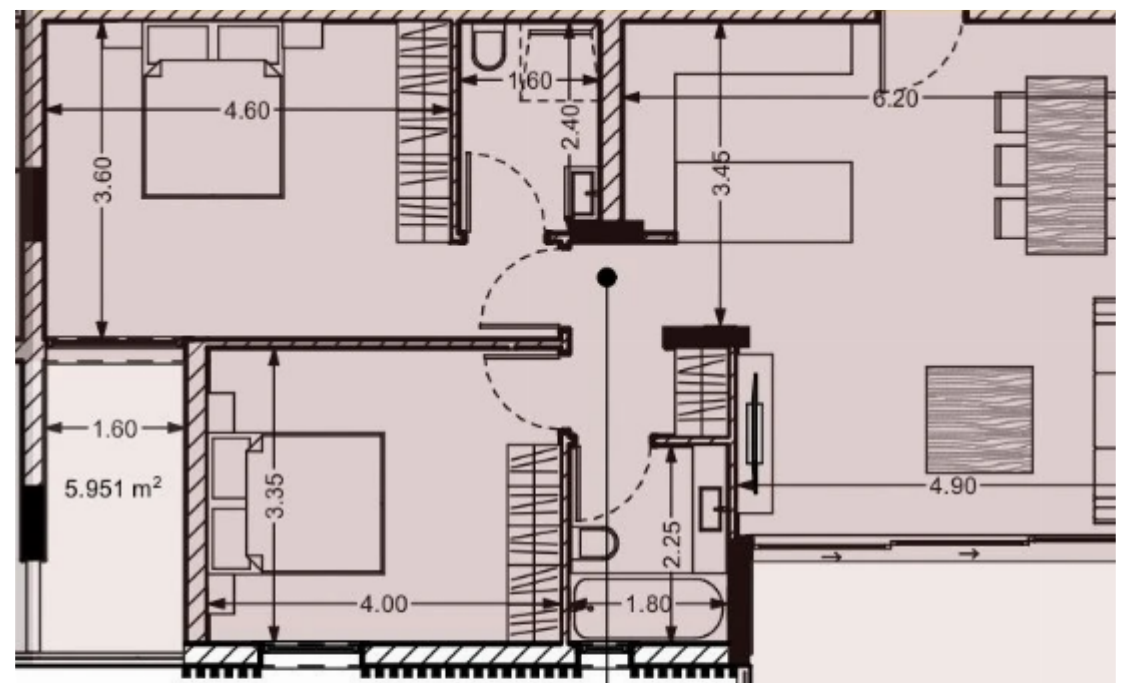

## 2 bedrooms, 84 sq.m.

Limassol, Panthea-Grammar-School-Agios-Athanasios-4105 ,  
Cyprus

**Offered at:** € 307,401

**Estate ID:** 6849

**Ref:** J4021L1557

NET internal area: **84**

Bathrooms: **2**

Bedrooms: **2**

Parking spaces: **1 cars**

Available from: **2024-03-27**

Offered at: **307,401**

Type: **Apartment**

Veranda: **23 m²**

Explore this desirable 2-bedroom property for sale, featuring 84 sq.m internal area, 23 sq.m covered verandas, storage room, and parking space. Your ideal home awaits!...