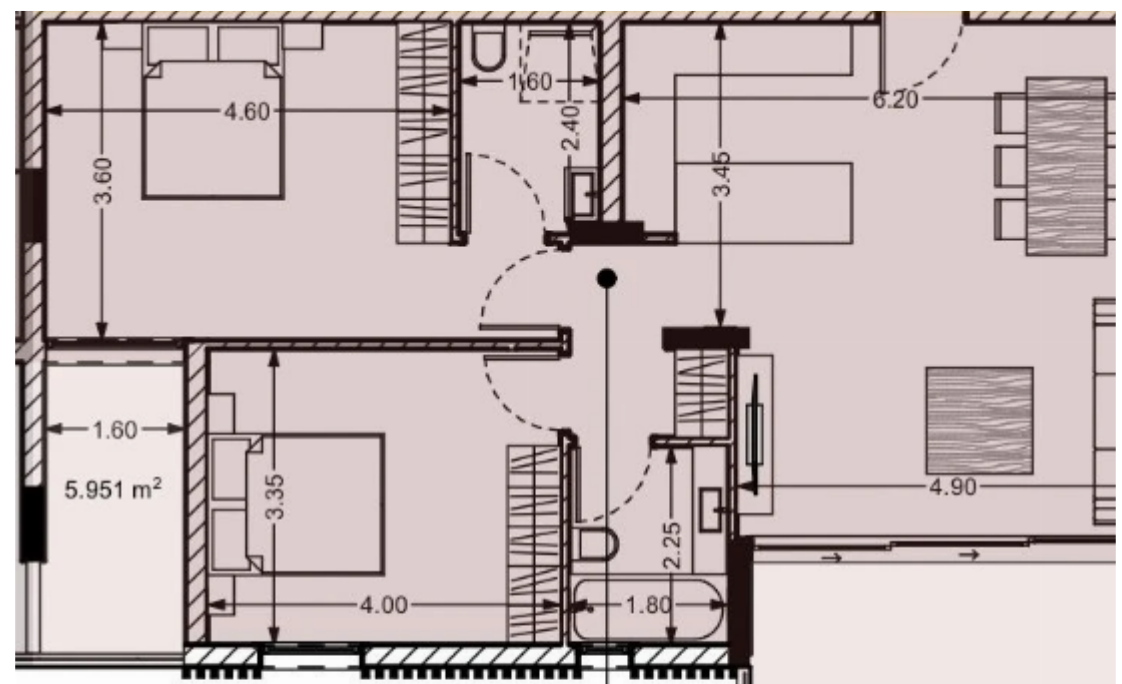

2 bedrooms, 84 sq.m.

Limassol, Panthea-Grammar-School-Agios-Athanasios-4105 ,
Cyprus

Offered at: € 307,401

Estate ID: 6849

Ref: J4021L1557

NET internal area: **84**

Bathrooms: **2**

Bedrooms: **2**

Parking spaces: **1 cars**

Available from: **2024-03-27**

Offered at: **307,401**

Type: **Apartment**

Veranda: **23 m²**

Explore this desirable 2-bedroom property for sale, featuring 84 sq.m internal area, 23 sq.m covered verandas, storage room, and parking space. Your ideal home awaits!...