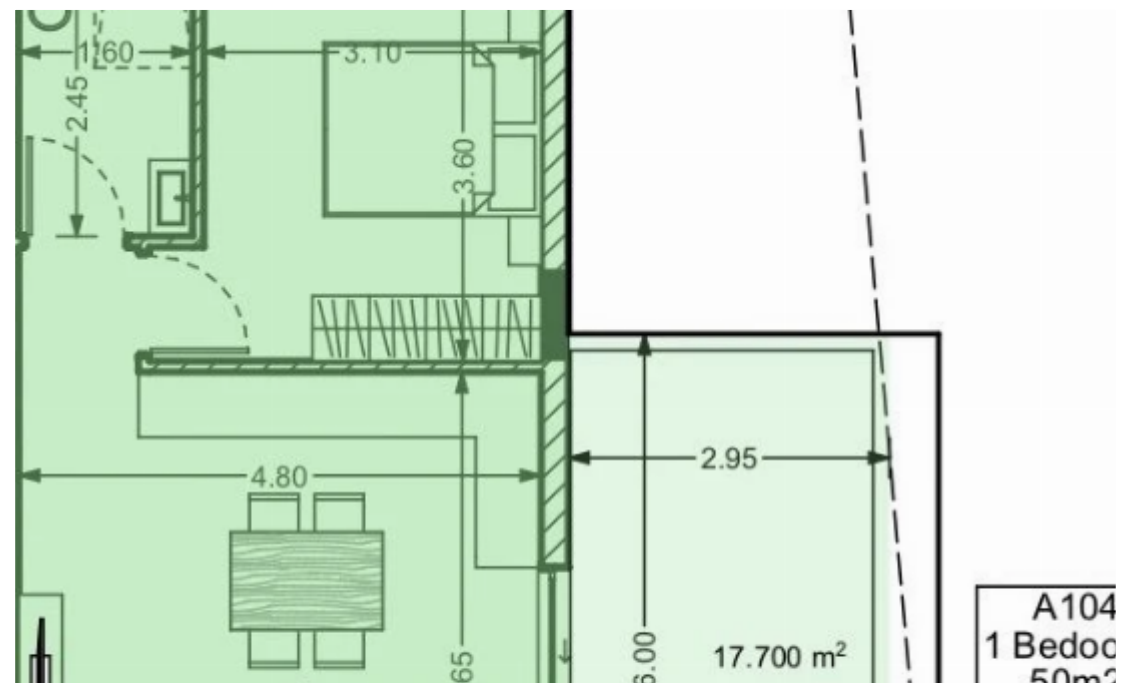

## 1 bedrooms, 50 sq.m.

Limassol, Panthea-Grammar-School-Agios-Athanasios-4105 ,  
Cyprus

**Offered at:** € 192,945

**Estate ID:** 6850

**Ref:** J4021L1555

NET internal area: **50**

Bathrooms: **1**

Bedrooms: **1**

Parking spaces: **1 cars**

Available from: **2024-03-27**

Offered at: **192,945**

Type: **Apartment**

Veranda: **17 m²**

Explore this desirable 1-bedroom property for sale, featuring 50 sq.m internal area, 17 sq.m covered verandas, storage room, and parking space. Your ideal home awaits!...