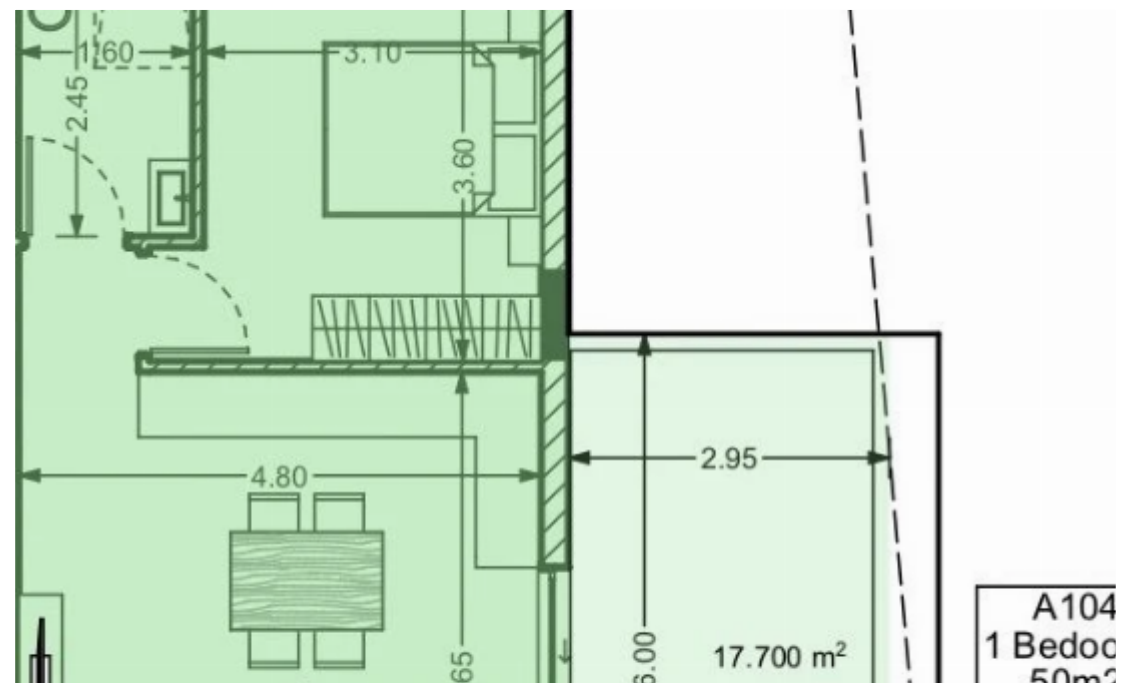

1 bedrooms, 50 sq.m.

Limassol, Panthea-Grammar-School-Agios-Athanasios-4105 ,
Cyprus

Offered at: € 192,945

Estate ID: 6850

Ref: J4021L1555

NET internal area: **50**

Bathrooms: **1**

Bedrooms: **1**

Parking spaces: **1 cars**

Available from: **2024-03-27**

Offered at: **192,945**

Type: **Apartment**

Veranda: **17 m²**

Explore this desirable 1-bedroom property for sale, featuring 50 sq.m internal area, 17 sq.m covered verandas, storage room, and parking space. Your ideal home awaits!...