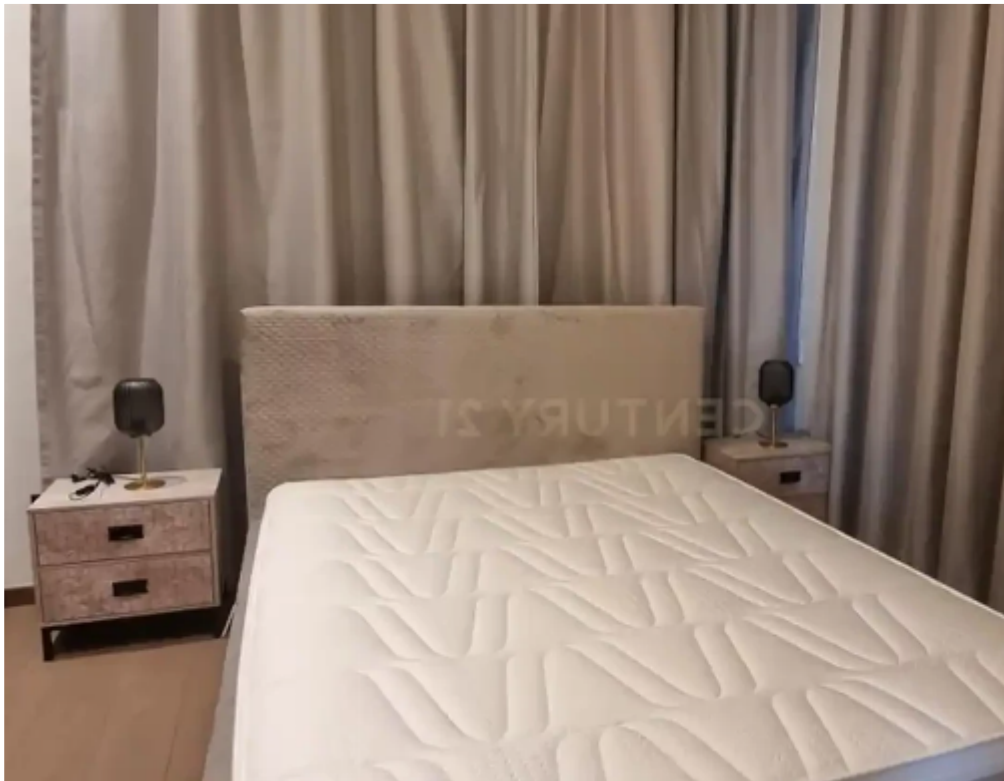

## 2-bedroom apartment to rent

Limassol, Touristiki-Periochi-Parekklesia-4533 , Cyprus

**Offered at:** € 8,000

**Estate ID:** 68506

**Ref:** ba5125502

NET internal area: **149**

Bathrooms: **1**

Bedrooms: **2**

Parking spaces: **Uncovered cars**

Available from: **2024-10-24**

Offered at: **8,000**

Type: **Apartment**

For rent: A luxurious apartment situated on the 1st floor in the vibrant tourist area of Parekklisia. Spanning 149 sq.m., this stunning residence boasts 2 bedrooms, including a master suite, and 1 beautifully appointed bathroom. The apartment also offers the convenience of 1 open parking space. With an energy certificate rating of A, it promises eco-friendly living. Meticulously maintained, it is in excellent condition. Residents will enjoy proximity to parks, the sea, and the bustling city center, offering breathtaking views of the park, sea, mountains, and city skyline. Fully furnished, the apartment features a range of amenities including a swimming pool, playroom, and sauna, ...