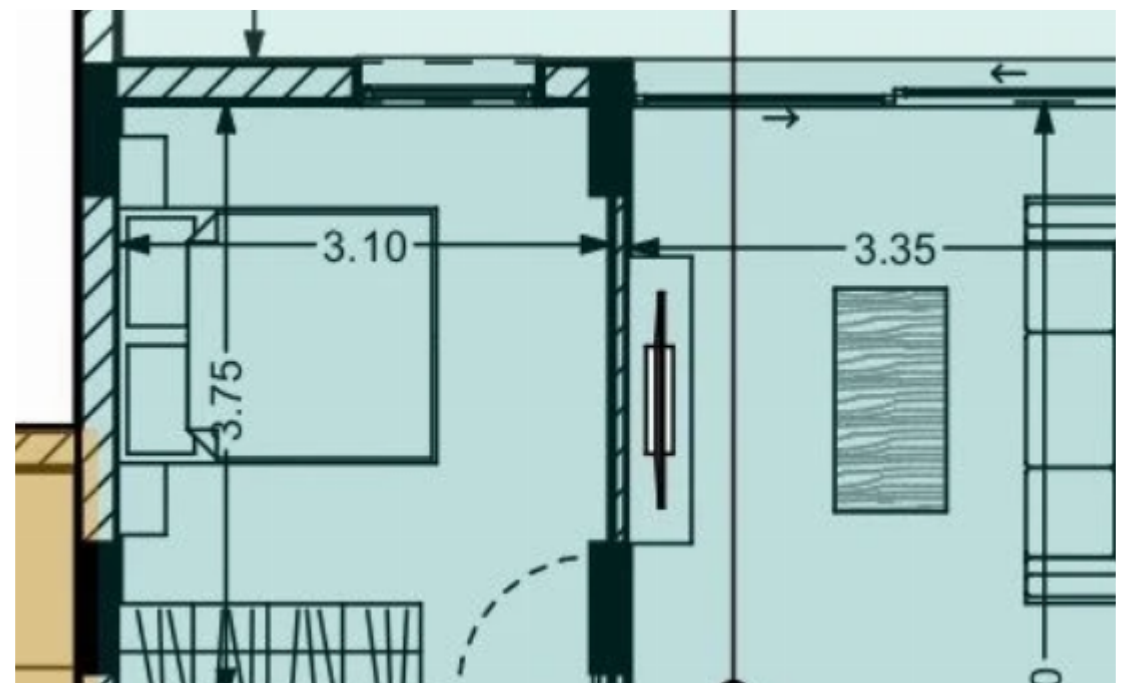

1 bedrooms, 50 sq.m.

Limassol, Panthea-Grammar-School-Agios-Athanasios-4105 ,
Cyprus

Offered at: € 185,649

Estate ID: 6852

Ref: J4021L1554

NET internal area: **50**

Bathrooms: **1**

Bedrooms: **1**

Parking spaces: **1 cars**

Available from: **2024-03-27**

Offered at: **185,649**

Type: **Apartment**

Veranda: **17 m²**

Explore this desirable 1-bedroom property for sale, featuring 50 sq.m internal area, 17 sq.m covered verandas, storage room, and parking space. Your ideal home awaits!...