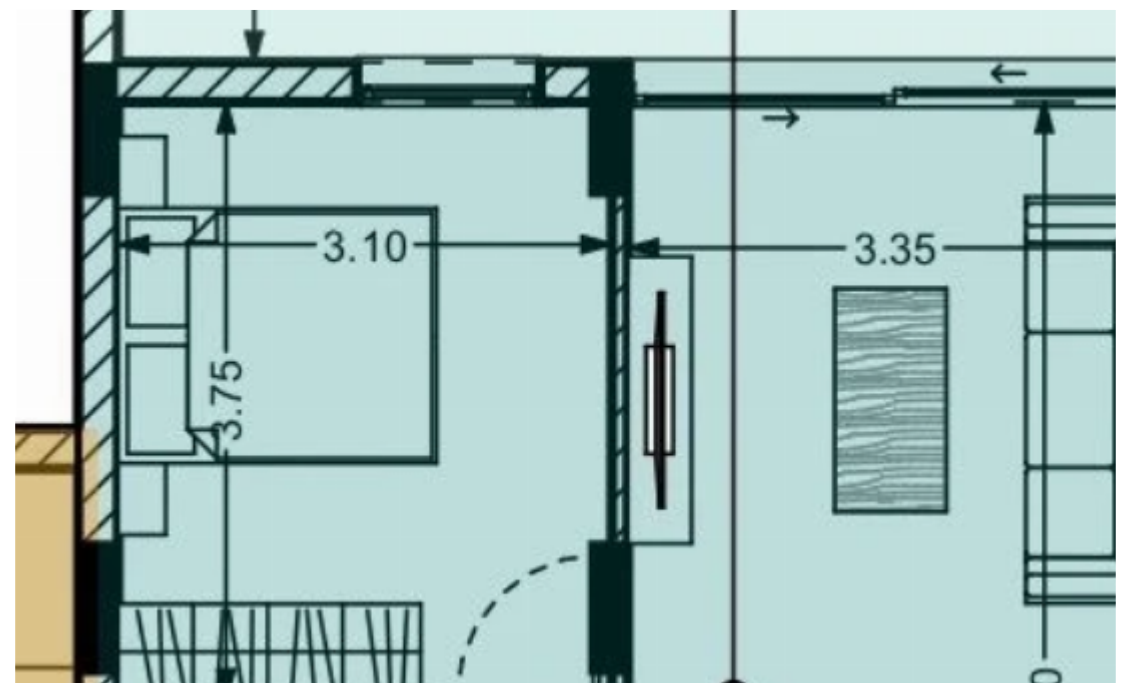

## 1 bedrooms, 50 sq.m.

Limassol, Panthea-Grammar-School-Agios-Athanasios-4105 ,  
Cyprus

**Offered at:** € 185,649

**Estate ID:** 6852

**Ref:** J4021L1554

NET internal area: **50**

Bathrooms: **1**

Bedrooms: **1**

Parking spaces: **1 cars**

Available from: **2024-03-27**

Offered at: **185,649**

Type: **Apartment**

Veranda: **17 m²**

Explore this desirable 1-bedroom property for sale, featuring 50 sq.m internal area, 17 sq.m covered verandas, storage room, and parking space. Your ideal home awaits!...