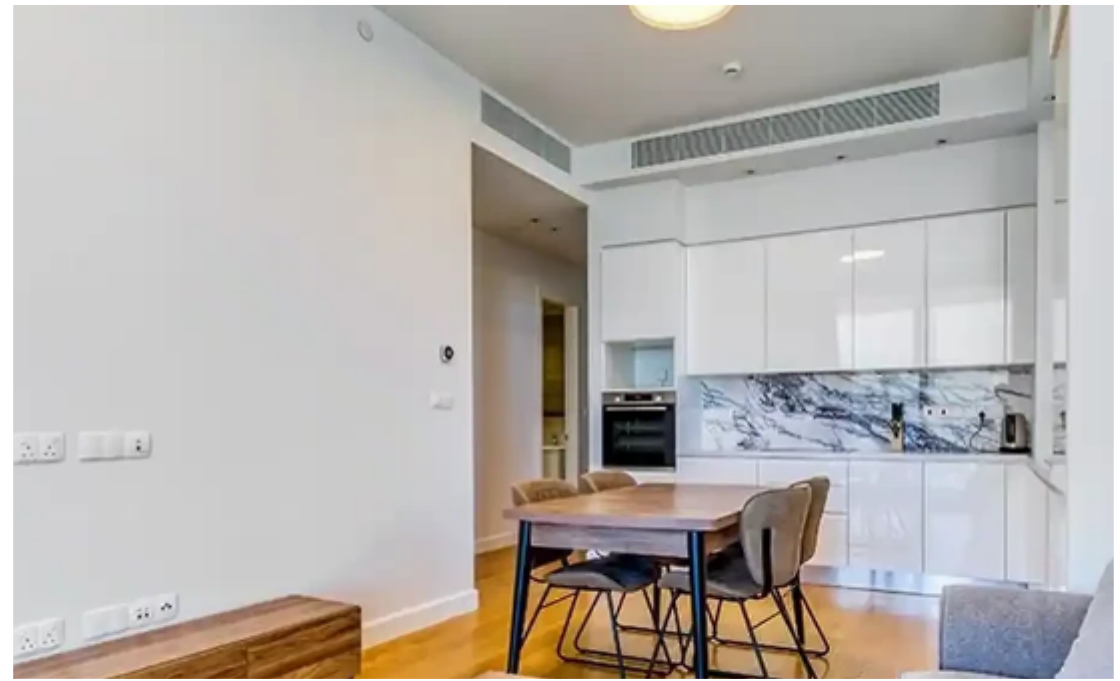

2-bedroom apartment to rent

Limassol, Touristiki-Periochi-Potamos-Germasogeias-4046 , Cyprus

Offered at: €5,000

Estate ID: 68532

Ref: ba4835401

NET internal area: **76**

Bathrooms: **1**

Bedrooms: **2**

Parking spaces: **Uncovered cars**

Available from: **2024-10-24**

Offered at: **5,000**

Type: **Apartment**

Experience luxury living in Limassol's vibrant tourist area with this exceptional 2 bedroom apartment. It is located in the Germasogeia area of Limassol. Situated on the fourth floor of a mesmerising project, it offers an indoor area of 75.6 square meters, along with a covered veranda of 21.4 square meters. The apartment features high ceilings of 3.15 meters, providing a spacious and airy ambience. It includes one bathroom and one parking space in the underground parking area. The apartment is part of a prestigious complex that offers an array of facilities, including a reception area, SPA, outdoor pool, heated indoor pool, gym, tennis court, and a green area. Located just...