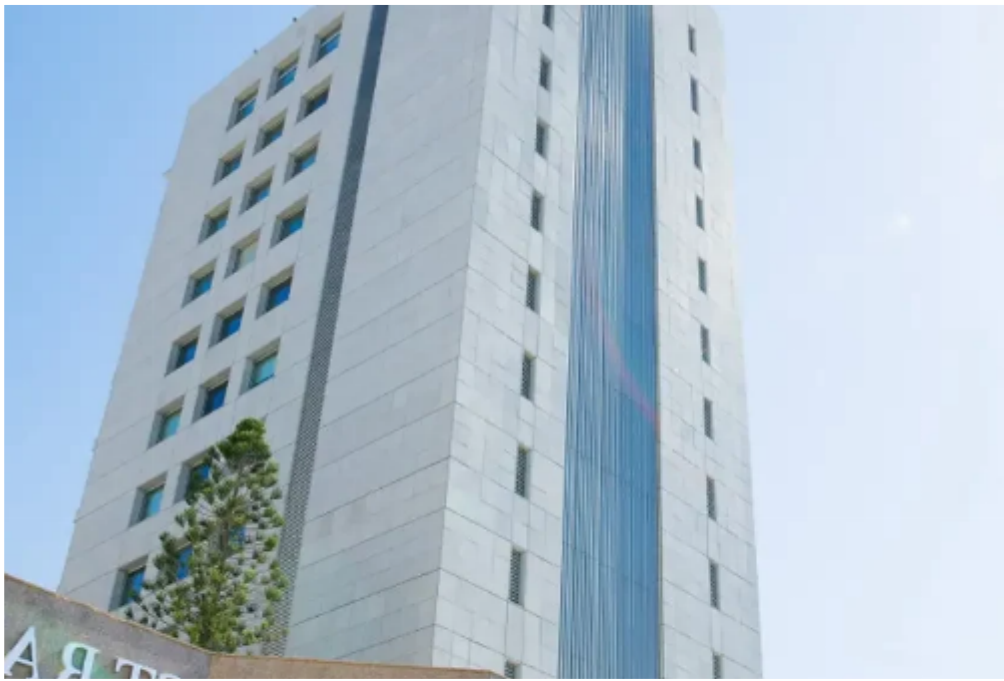

4-bedroom apartment to rent

Limassol, Touristiki-Periochi-Parekklesia-4533 , Cyprus

Offered at: € 20,000

Estate ID: 68536

Ref: ba5495297

NET internal area: **240**

Bathrooms: **4**

Bedrooms: **4**

Parking spaces: **Covered cars**

Available from: **2024-10-24**

Offered at: **20,000**

Type: **Apartment**

""""""Luxurious 6th-floor apartments for sale in The Tower, part of the 5-star St. Raphael Resort. These beachfront properties offer stunning sea views and direct access to the beach. The floor includes two 2-bedroom apartments, which can be combined into a large 4-bedroom unit. The total area is 240 sq.m., with a 44 sq.m. covered veranda. Residents enjoy exclusive access to a rooftop pool and gym, along with all hotel amenities. """"""...