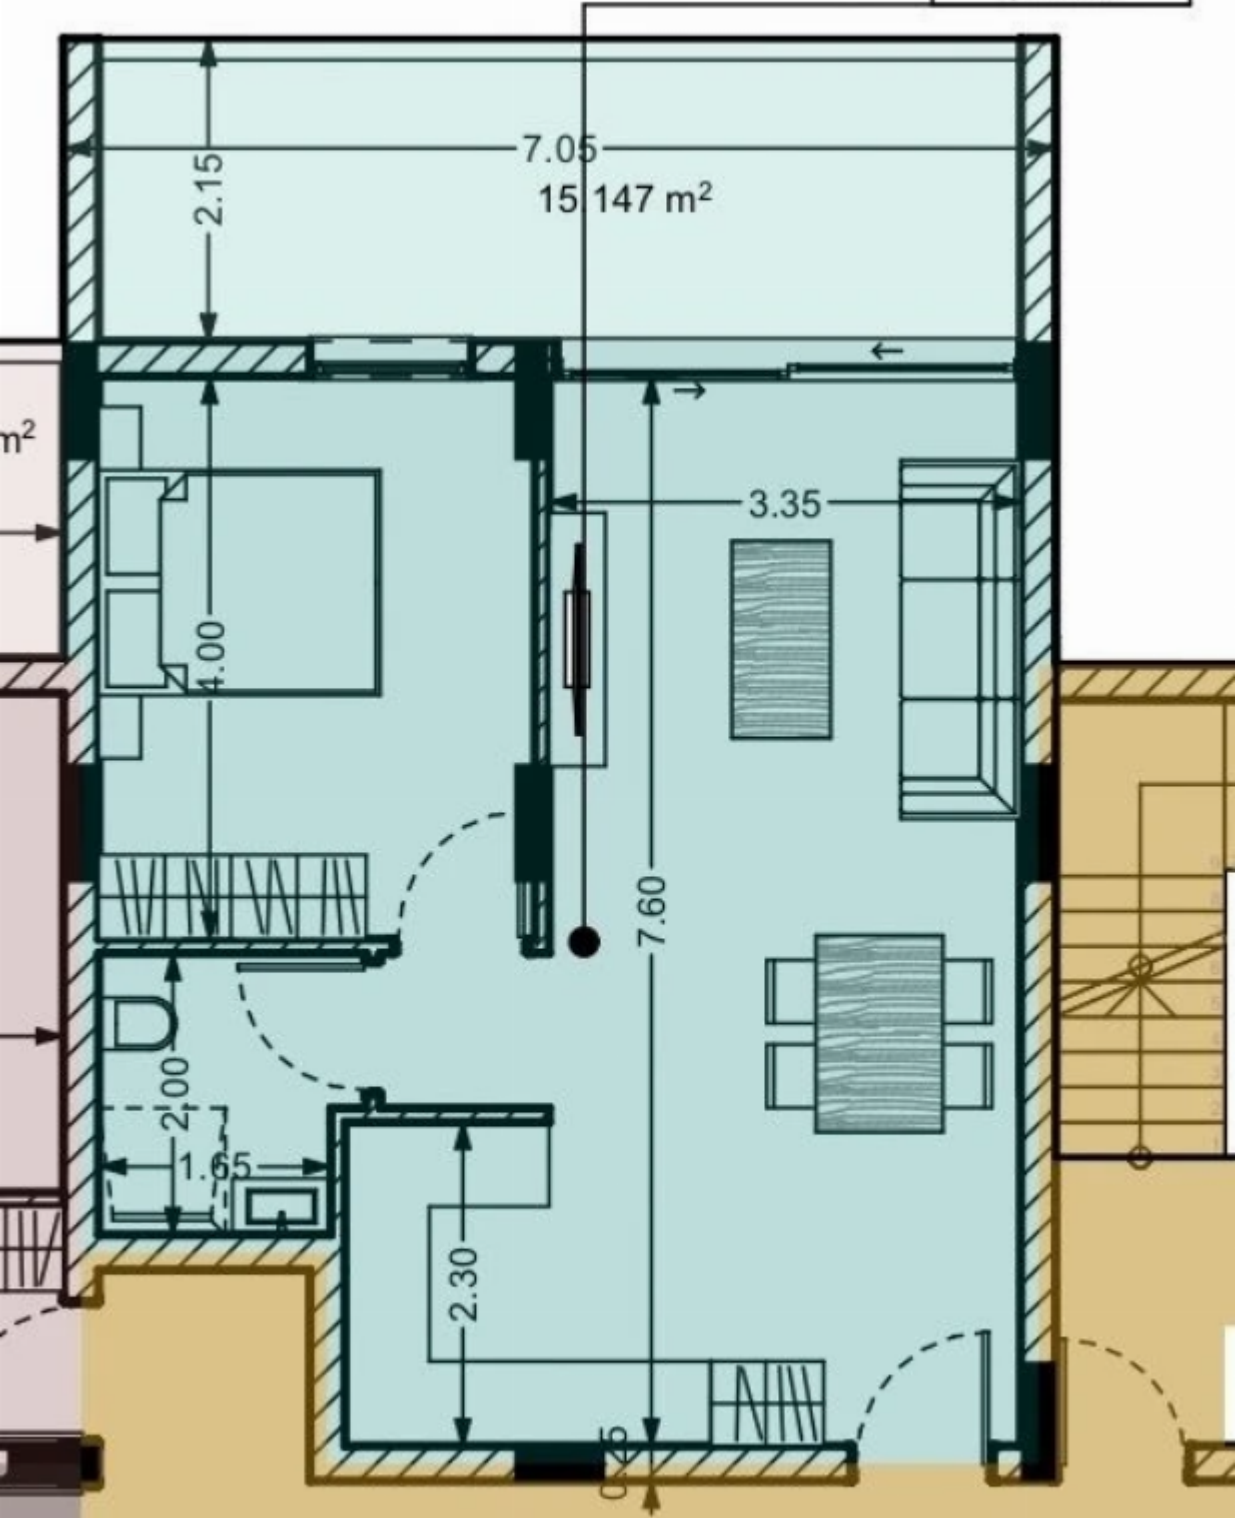

1 Bedrooms
52m²

1 bedrooms, 52 sq.m.

Limassol, Panthea-Grammar-School-Agios-Athanasios-4105 ,
Cyprus

Offered at: € 191,349

Estate ID: 6854

Ref: J4021L1553

NET internal area: **52**

Bathrooms: **1**

Bedrooms: **1**

Parking spaces: **1 cars**

Available from: **2024-03-27**

Offered at: **191,349**

Type: **Apartment**

Veranda: **15 m²**

Explore this desirable 1-bedroom property for sale, featuring 52 sq.m internal area, 15 sq.m covered verandas, storage room, and parking space. Your ideal home awaits!...