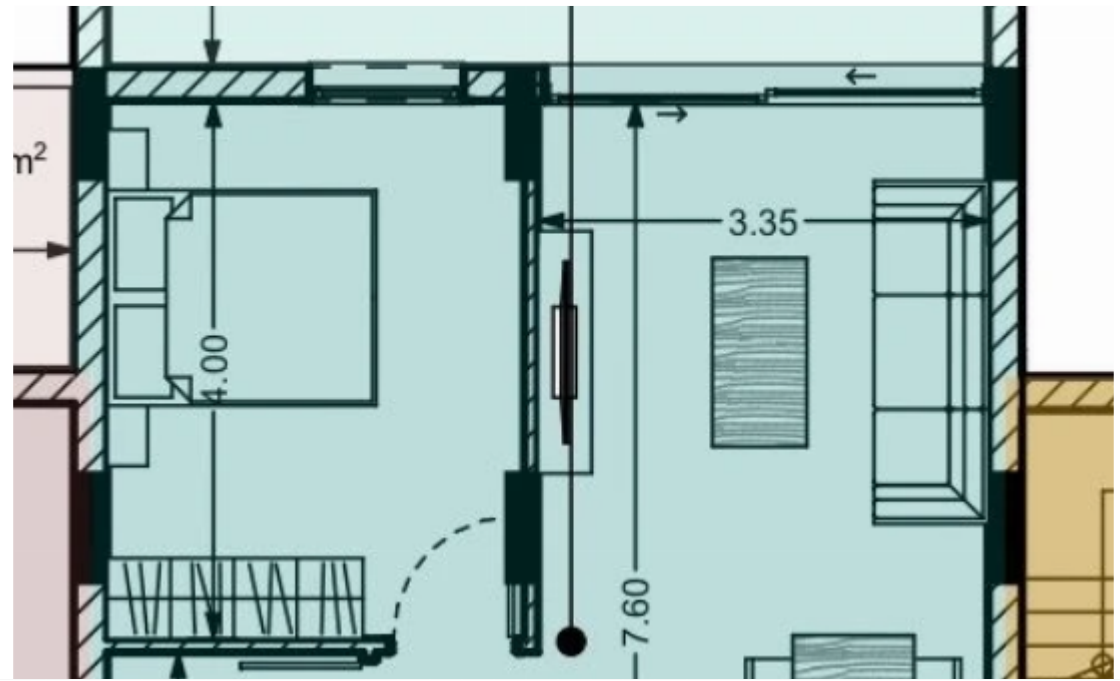

1 bedrooms, 52 sq.m.

Limassol, Panthea-Grammar-School-Agios-Athanasios-4105 ,
Cyprus

Offered at: € 191,349

Estate ID: 6854

Ref: J4021L1553

NET internal area: **52**

Bathrooms: **1**

Bedrooms: **1**

Parking spaces: **1 cars**

Available from: **2024-03-27**

Offered at: **191,349**

Type: **Apartment**

Veranda: **15 m²**

Explore this desirable 1-bedroom property for sale, featuring 52 sq.m internal area, 15 sq.m covered verandas, storage room, and parking space. Your ideal home awaits!...