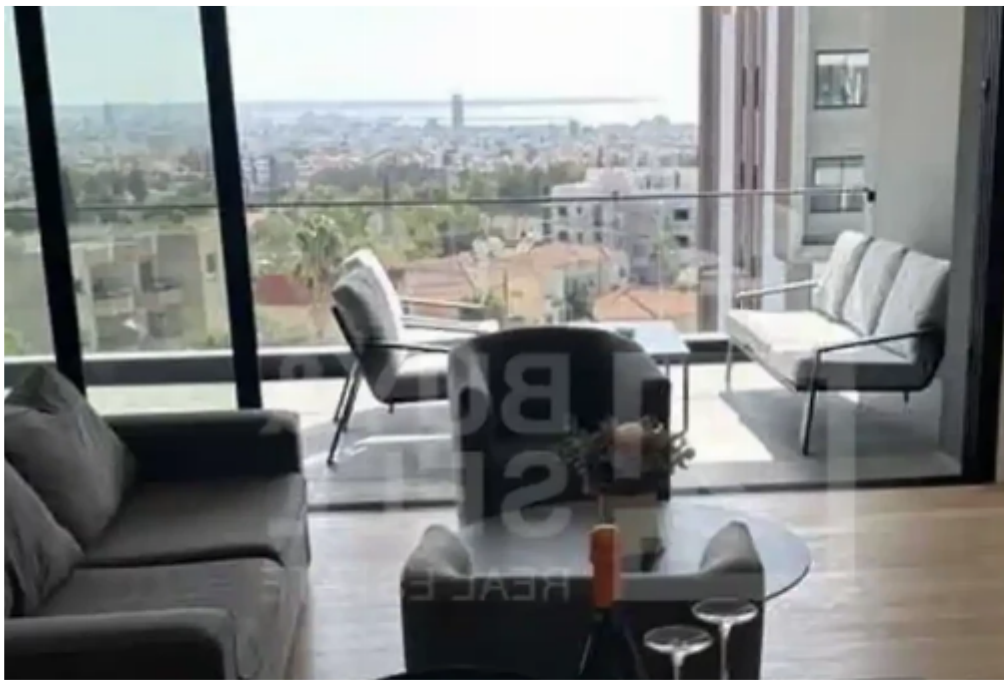

3-bedroom penthouse to rent

Limassol, Agios-Panteleimon-School-Agia-Phyla-Agia-Fylaxis-3116 ,
Cyprus

Offered at: € 4,500

Estate ID: 68547

Ref: ba5466773

Bathrooms: **2**

Bedrooms: **3**

Parking spaces: **Covered cars**

Available from: **2024-10-24**

Offered at: **4,500**

Type: **Penthouse**

*****? Panthea ? Available from November 1, 2024 ? EXCLUSIVE LOCATION ? Video on request ? Located in the prestigious gated complex, this penthouse offers luxury living with stunning views of Limassol and convenient access to city amenities and schools. FEATURES ? 234 sqm total area (125 sqm internal, 28 sqm covered veranda, 81 sqm roof garden) ? 3 Bedrooms ? 2 Bathrooms ? 1 Guest WC ? 3rd Floor ? Covered Parking (plus guest parking) ? Fully furnished, including outdoor furniture ? Full air conditioning in all rooms ? Heated radiators ? Pool and landscaped garden ? Elevator with connection to underground parking ? Storage room ? Energy Effic...