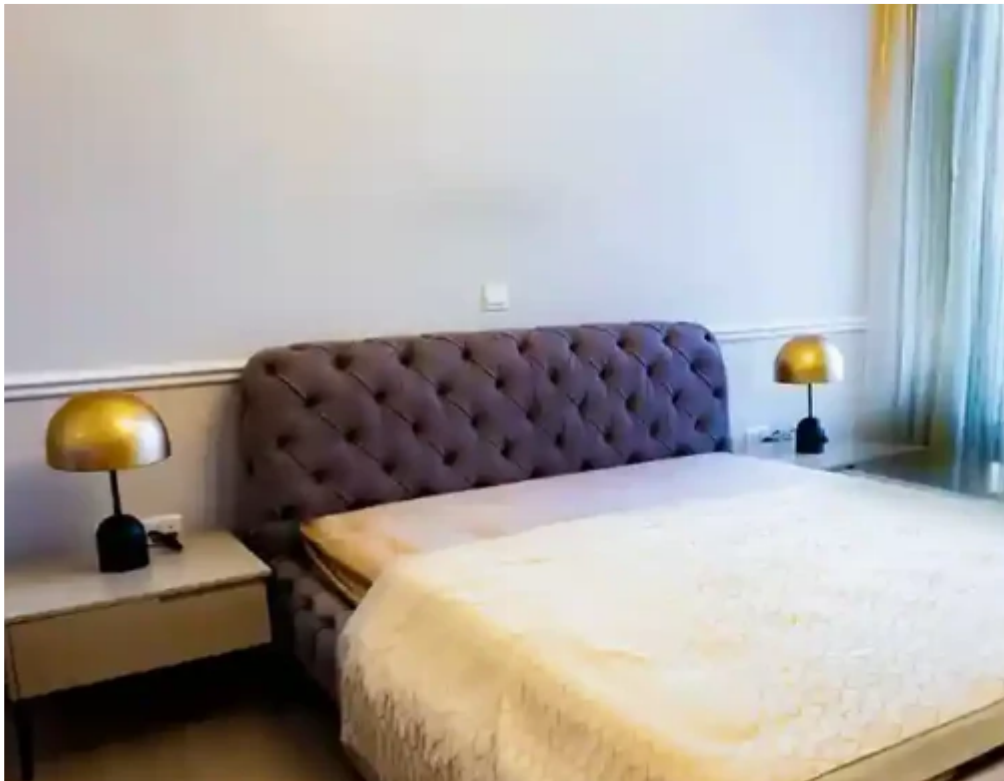

## 4-bedroom apartment to rent

Limassol, Olympic-Residence-World-Trade-Center-Era-Neapoli-3107  
, Cyprus

**Offered at:** € 10,000

**Estate ID:** 68549

**Ref:** ba5422070

NET internal area: **180**

Bathrooms: **4**

Bedrooms: **4**

Parking spaces: **No cars**

Available from: **2024-10-24**

Offered at: **10,000**

Type: **Apartment**

....."New view apartments for rent, located in the heart of Limassol. 2 parking places. Fully furnished. All infrastructure in walking distance. The promenade and the beach in one minute walk. Large balcony with sea view Rent includes utilities. Floor - marble, parquet. Designer furniture. German appliances. Move in and live, perhaps, in the best house in Limassol!"....."