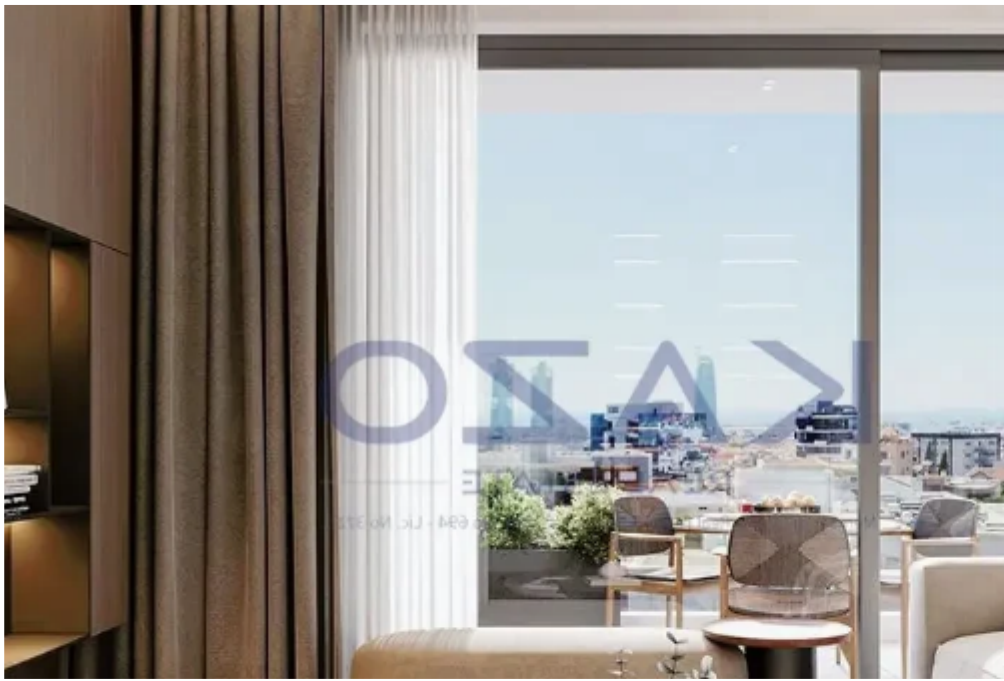

2-bedroom apartment to rent

Limassol, Super-Home-Center-Timou-Prodromou-Mesa-Geitonia-4004 , Cyprus

Offered at: €2,700

Estate ID: 68559

Ref: ba5497933

NET internal area: **93**

Bathrooms: **2**

Bedrooms: **2**

Parking spaces: **Covered cars**

Available from: **2024-10-24**

Offered at: **2,700**

Type: **Apartment**

""""""Introducing a brand new building, hosting six two bedroom apartments, available for rent in Mesa Geitonia area. The flat consists of 93 sqm internal area with 27 sqm covered veranda and comprises of a large living room, an open plan kitchen, fitted with brand new appliances, two spacious and bright bedrooms, two en-suite showers and a guest lavatory. The property is situated on the first floor of a three-story building and comes with one covered parking space and a storage unit. Completion of the building is expected in January 2025, so reserve your dream flat now."""""...