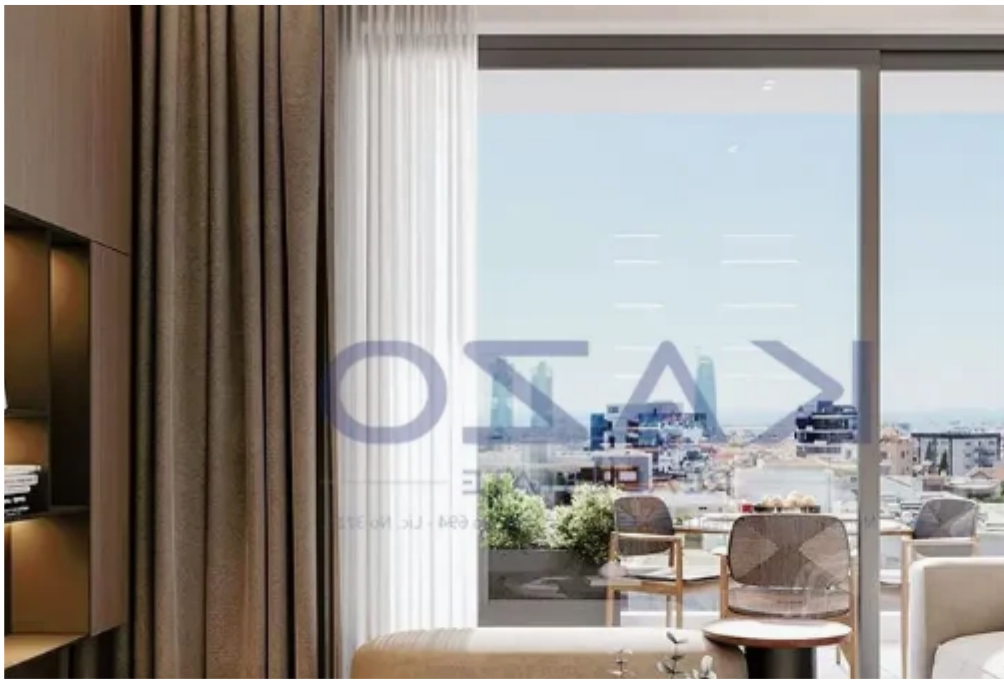

2-bedroom apartment to rent

Limassol, Super-Home-Center-Timou-Prodromou-Mesa-Geitonia-4004 , Cyprus

Offered at: €3,000

Estate ID: 68565

Ref: ba5497934

NET internal area: **93**

Bathrooms: **2**

Bedrooms: **2**

Parking spaces: **Covered cars**

Available from: **2024-10-24**

Offered at: **3,000**

Type: **Apartment**

""""""Introducing a brand new building, hosting six two bedroom apartments, available for rent in Mesa Geitonia area. The flat consists of 93 sqm internal area with 27 sqm covered veranda and comprises of a large living room, an open plan kitchen, fitted with brand new appliances, two spacious and bright bedrooms, two en-suite showers and a guest lavatory. The property is situated on the second floor of a three-story building and comes with one covered parking space and a storage unit. Completion of the building is expected in January 2025, so reserve your dream flat now."""""...