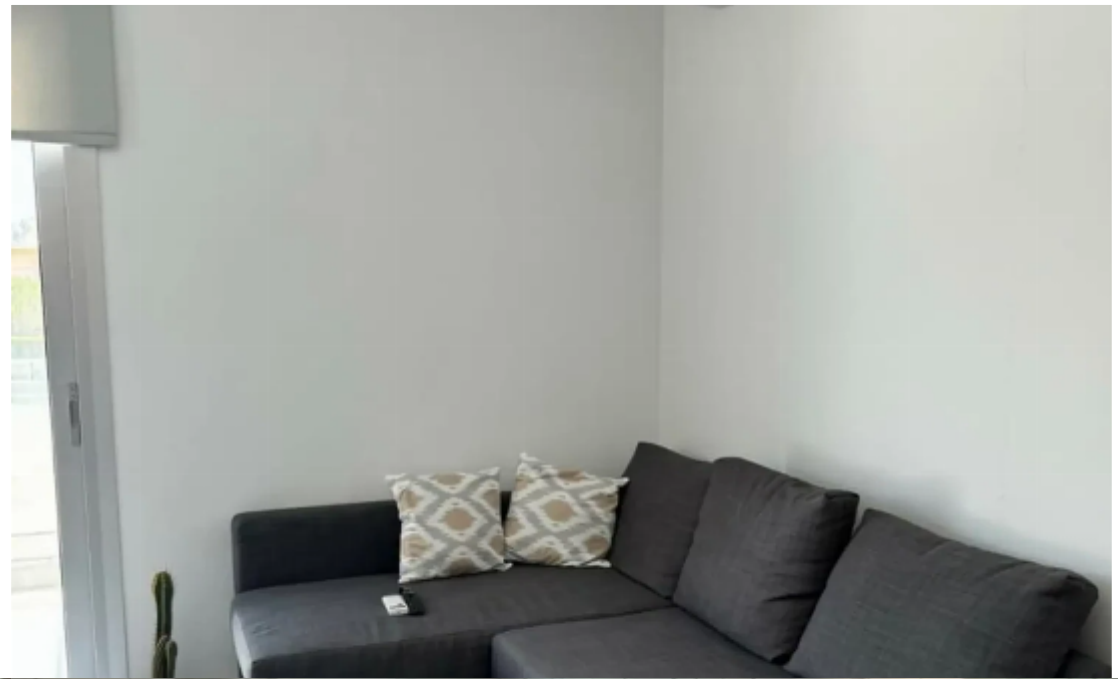

1-bedroom apartment to rent

Limassol, Grigori-Afxentiou-Timou-Prodromou-Mesa-Geitonia-4003 ,
Cyprus

Offered at: € 1,500

Estate ID: 68566

Ref: ba5497903

NET internal area: **55**

Bathrooms: **1**

Bedrooms: **1**

Parking spaces: **Covered cars**

Available from: **2024-10-24**

Offered at: **1,500**

Type: **Apartment**

""""""""MODERN AND BRAND NEW ONE BEDROOM FLAT IN MESA GEITONIA NEAR GALACTICA Modern and brand new apartment available for rent from middle of November, located in Mesa Geitonia, close to all amenities and city center, situated on a nearly finished building, covering approximately 65sq.m, consisting of a spacious bedroom, a bathroom, an open plan kitchen with a comfortable living and dining room area, covered balcony with gorgeous city and sea views, store room and an assigned covered parking. Offered furnished and equipped with all electrical installations and appliance, including kitchen appliance, air condition units in all areas, double glazed windows and solar heating water panels, For...