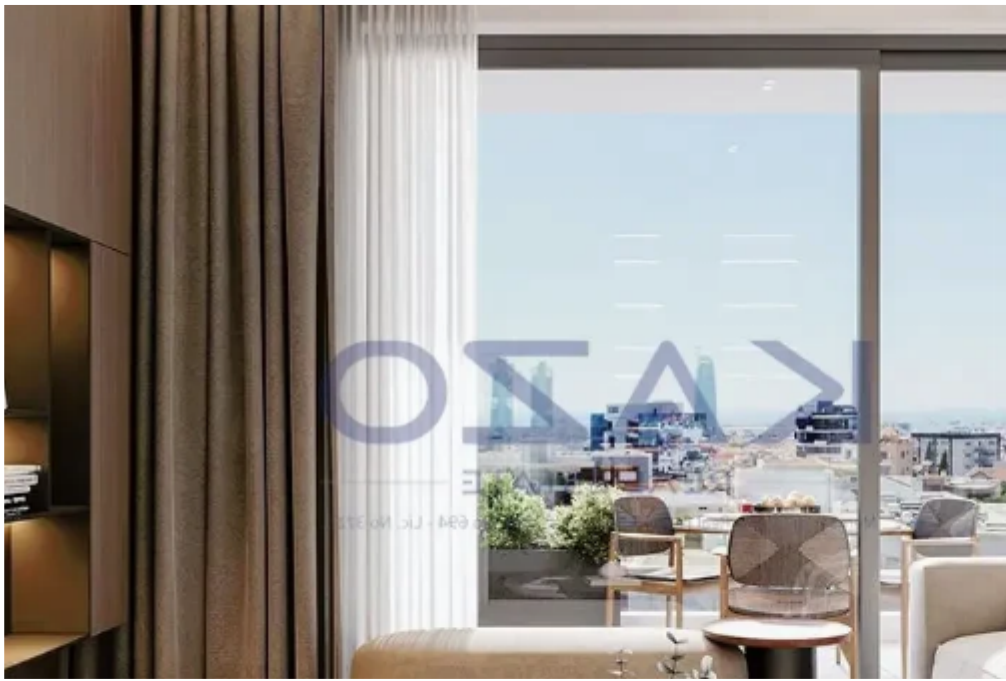

## 2-bedroom apartment to rent

Limassol, Super-Home-Center-Timou-Prodromou-Mesa-Geitonia-4004 , Cyprus

**Offered at:** €4,000

**Estate ID:** 68589

**Ref:** ba5497935

NET internal area: **93**

Bathrooms: **2**

Bedrooms: **2**

Parking spaces: **Covered cars**

Available from: **2024-10-24**

Offered at: **4,000**

Type: **Apartment**

Introducing a brand new building, hosting six two bedroom apartments, available for rent in Mesa Geitonia area. The flat consists of 93 sqm internal area with 27 sqm covered veranda and 80 sqm roof garden. It comprises of a large living room, an open plan kitchen, fitted with brand new appliances, two spacious and bright bedrooms, two en-suite showers and a guest lavatory. The property is situated on the second floor of a three-story building and comes with one covered parking space and a storage unit. Completion of the building is expected in January 2025, so reserve your dream flat now. ...