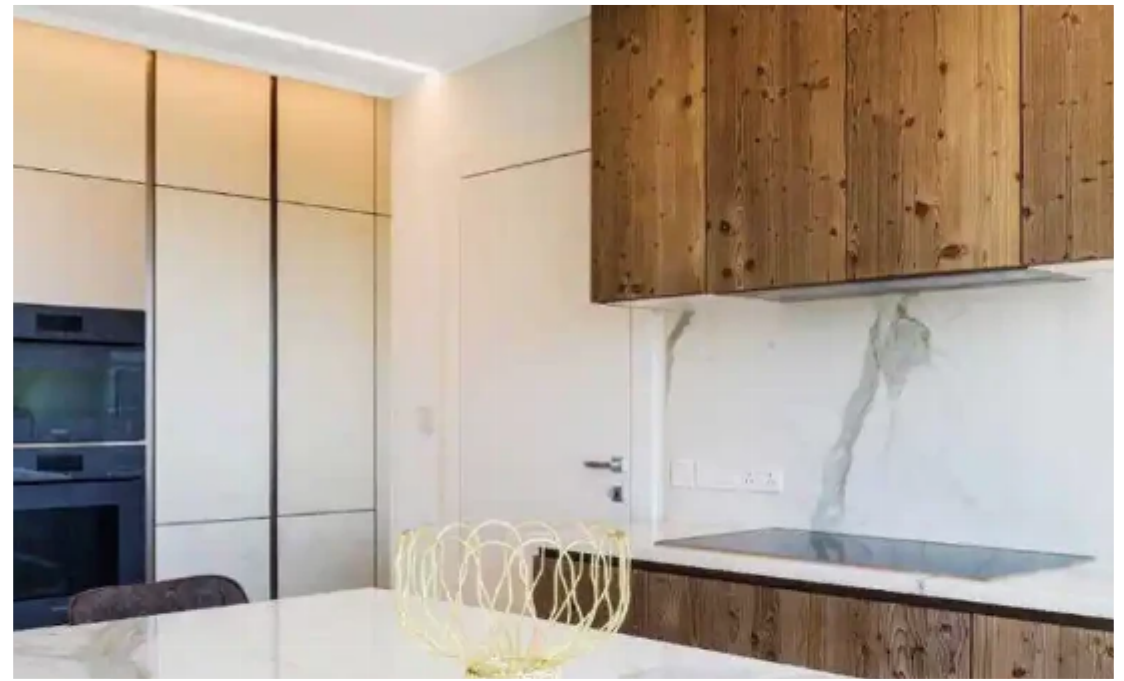

## 4-bedroom apartment to rent

Limassol, Parekklesia-4520 , Cyprus

**Offered at:** € 42,000

**Estate ID:** 68607

**Ref:** ba4991397

NET internal area: **480**

Bathrooms: **3**

Bedrooms: **4**

Parking spaces: **Covered cars**

Available from: **2024-10-24**

Offered at: **42,000**

Type: **Apartment**

""""For rent a two-storey penthouse with sea views, located in the area of Parekklesia, Limassol. The penthouse has the highest quality finishes, magnificent Crema Marfil marble, a first-class Italian kitchen made of polished gold and wood, made to order, an office and four large bedrooms, all with bathrooms. The kitchen has its own service entrance, necessary for receiving guests. Large covered veranda with panoramic sea views. The stunning grey marble is complemented by an open-plan Italian kitchen, which is fully equipped with everything you need. VRV-Air Conditioning. Underfloor heating. Italian cuisine. Bosh household appliances. Smart home. High security entrance door. 24/7 concierge ...