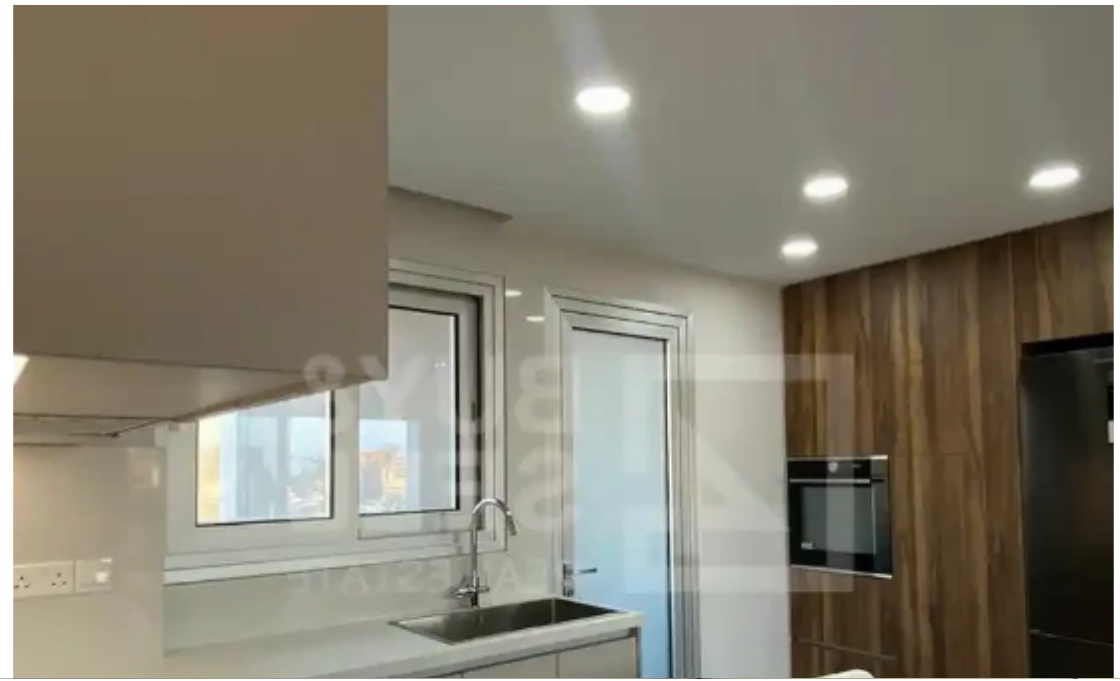

2-bedroom apartment to rent

Limassol, Ayiou-Neophytou-School-Ikea-Makarios-Iii-Kato-Polemida-4155 , Cyprus

Offered at: € 1,700

Estate ID: 68608

Ref: ba5464243

NET internal area: **80**

Bathrooms: **2**

Bedrooms: **2**

Parking spaces: **Covered cars**

Available from: **2024-10-24**

Offered at: **1,700**

Type: **Apartment**

.....? Kato Polemidia ? Available Now ? NEW APARTMENT ? Video on request ? The property is located in a quiet residential area in the heart of Limassol, Kato Polemidia. FEATURES ? 80 sqm ? 2 Bedrooms ? 2 Bathrooms ? 1st Floor ? Covered private parking ? Storage room included ? Fully furnished with all kitchen appliances, air conditioning, and double bed with storage space ? Spacious 20 sqm balcony ? Solar panels for energy efficiency ? Located in a safe and peaceful neighborhood Description: Brand new 2-bedroom apartment available for rent, offering modern comfort and convenience in a quiet, centrally located area of Limassol. Fully furnished, th...