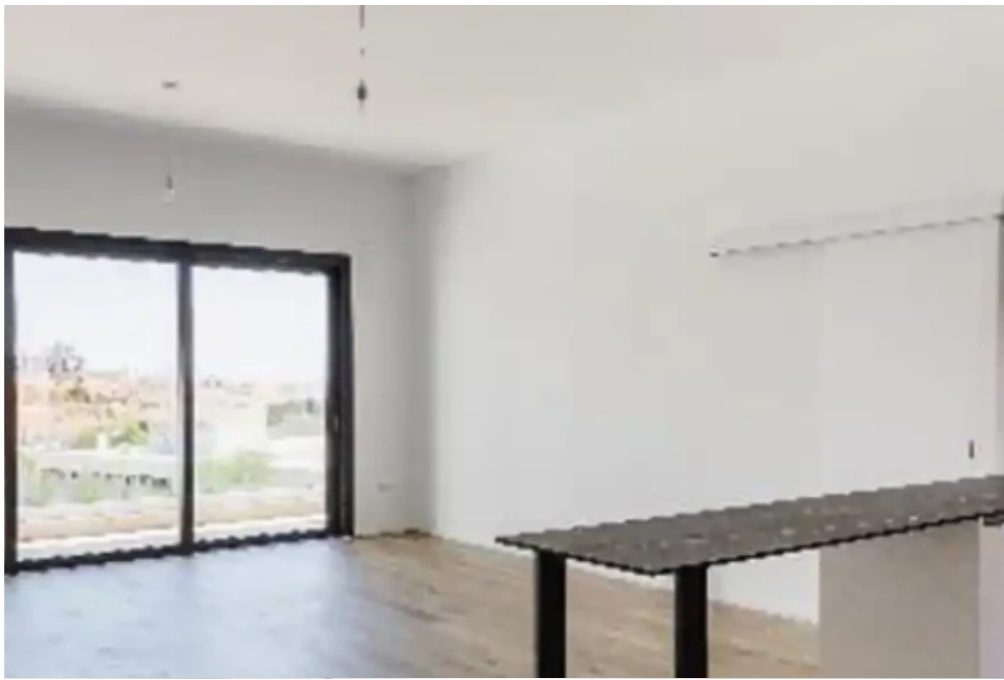

1-bedroom apartment to rent

Limassol, Primary-School-Agios-Athanasios-4106 , Cyprus

Offered at: € 1,650

Estate ID: 68632

Ref: ba5460765

NET internal area: **56**

Bathrooms: **1**

Bedrooms: **1**

Parking spaces: **Covered cars**

Available from: **2024-10-24**

Offered at: **1,650**

Type: **Apartment**

""""""This new Residence is ideally situated in a beautiful quiet residential area of Agios Athanasios Limassol Cyprus with both Sea view & mountain view flats. Minutes away from city centre, restaurants, private schools, supermarkets, Banks, all amenities and just 5' minutes' drive to the highway and yet only 15' minutes' drive to the Mediterranean sea. Delivery May 2024""""""...