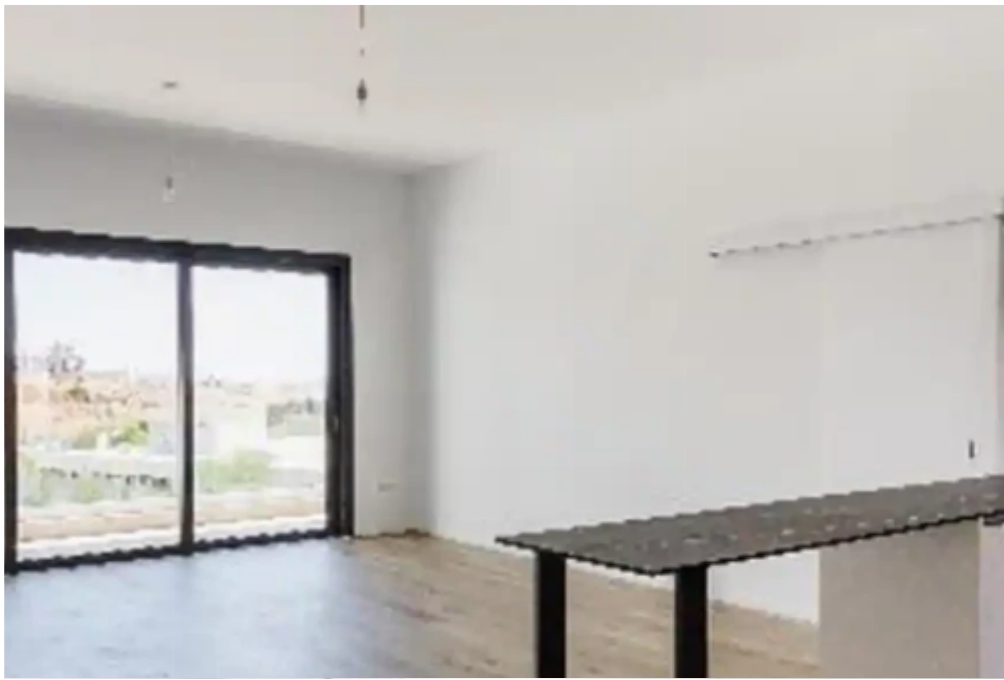

2-bedroom apartment to rent

Limassol, Primary-School-Agios-Athanasios-4106 , Cyprus

Offered at: €2,400

Estate ID: 68633

Ref: ba5460766

NET internal area: **84**

Bathrooms: **2**

Bedrooms: **2**

Parking spaces: **Covered cars**

Available from: **2024-10-24**

Offered at: **2,400**

Type: **Apartment**

""""""This new Residence is ideally situated in a beautiful quiet residential area of Agios Athanasios Limassol Cyprus with both Sea view & mountain view flats. Minutes away from city centre, restaurants, private schools, supermarkets, Banks, all amenities and just 5' minutes' drive to the highway and yet only 15' minutes' drive to the Mediterranean sea. Delivery May 2024""""""...