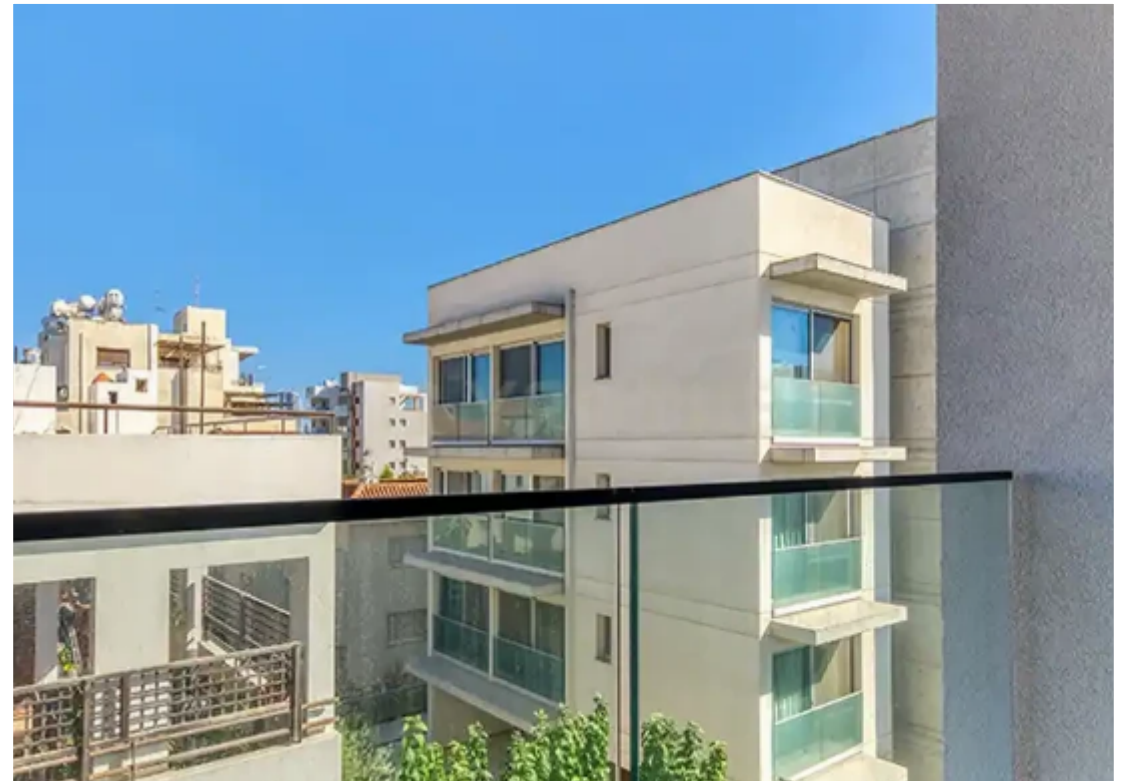

## 2-bedroom apartment to rent

Limassol, Dassoudi-Park-Potamos-Germasogeias-4047 , Cyprus

**Offered at:** € 3,200

**Estate ID:** 68636

**Ref:** ba5459621

NET internal area: **81**

Bathrooms: **2**

Bedrooms: **2**

Parking spaces: **Covered cars**

Available from: **2024-10-24**

Offered at: **3,200**

Type: **Apartment**

Century 21 Cyprus is offering a modern 2-bedroom apartment located on the 2nd floor in Germasogeia. Key Features: Size: 81 sq.m. Bedrooms: 2 (1 Master) Bathrooms: 2 WC: 2 Parking: 2 Closed Spaces Condition: New development (2023), excellent condition View: Sea view This apartment combines contemporary design with a stunning sea view, providing an ideal living space for those looking for a new home in Limassol. Price: €3,200 Contact Century 21 Cyprus for more details or to schedule a viewing. ...