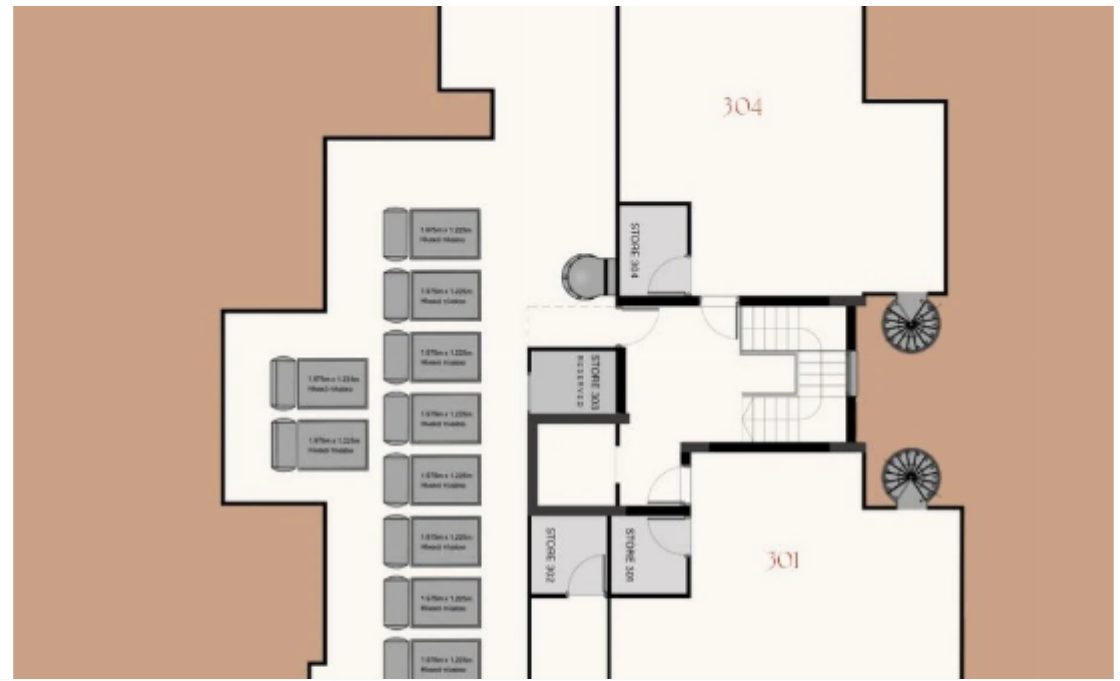

2 bedrooms, 78

Limassol, Primary-School-Agios-Athanasios-4106 , Cyprus

Offered at: € 370,000

Estate ID: 6866

Ref: J4016L1537

NET internal area: **78**

Bathrooms: **2**

Bedrooms: **2**

Parking spaces: **1 cars**

Available from: **2024-03-27**

Offered at: **370,000**

Type: **Apartment**

Veranda: **11 m²**

Step into the allure of Apartment 302, a two-bedroom haven on the 3rd level of Emerald One. Boasting an internal area of 78.5 square meters, this residence is a showcase of modern design and functionality. The covered veranda, spanning 11 square meters and rooftop terrace 64 square meters, add a touch of outdoor charm to this elegant space. Whether you seek a relaxing retreat or a stylish entertaining area, Apartment 302 caters to your every need, creating a perfect harmony between comfort and style....