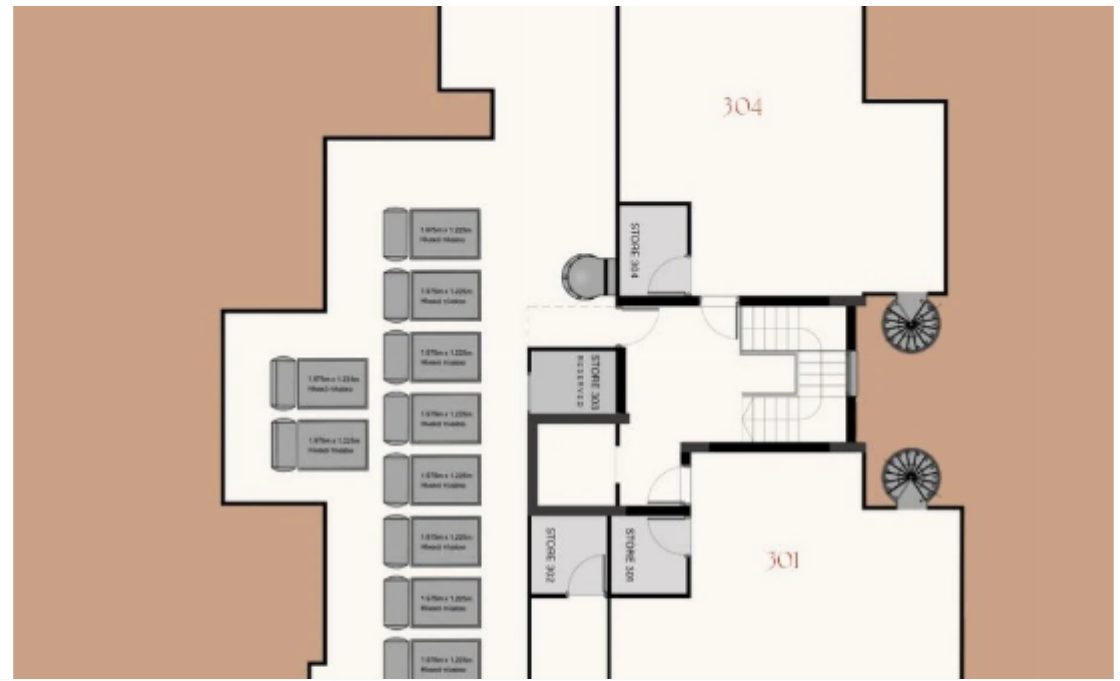

## 2 bedrooms, 78

Limassol, Primary-School-Agios-Athanasios-4106 , Cyprus

**Offered at:** € 370,000

**Estate ID:** 6866

**Ref:** J4016L1537

NET internal area: **78**

Bathrooms: **2**

Bedrooms: **2**

Parking spaces: **1 cars**

Available from: **2024-03-27**

Offered at: **370,000**

Type: **Apartment**

Veranda: **11 m²**

Step into the allure of Apartment 302, a two-bedroom haven on the 3rd level of Emerald One. Boasting an internal area of 78.5 square meters, this residence is a showcase of modern design and functionality. The covered veranda, spanning 11 square meters and rooftop terrace 64 square meters, add a touch of outdoor charm to this elegant space. Whether you seek a relaxing retreat or a stylish entertaining area, Apartment 302 caters to your every need, creating a perfect harmony between comfort and style....