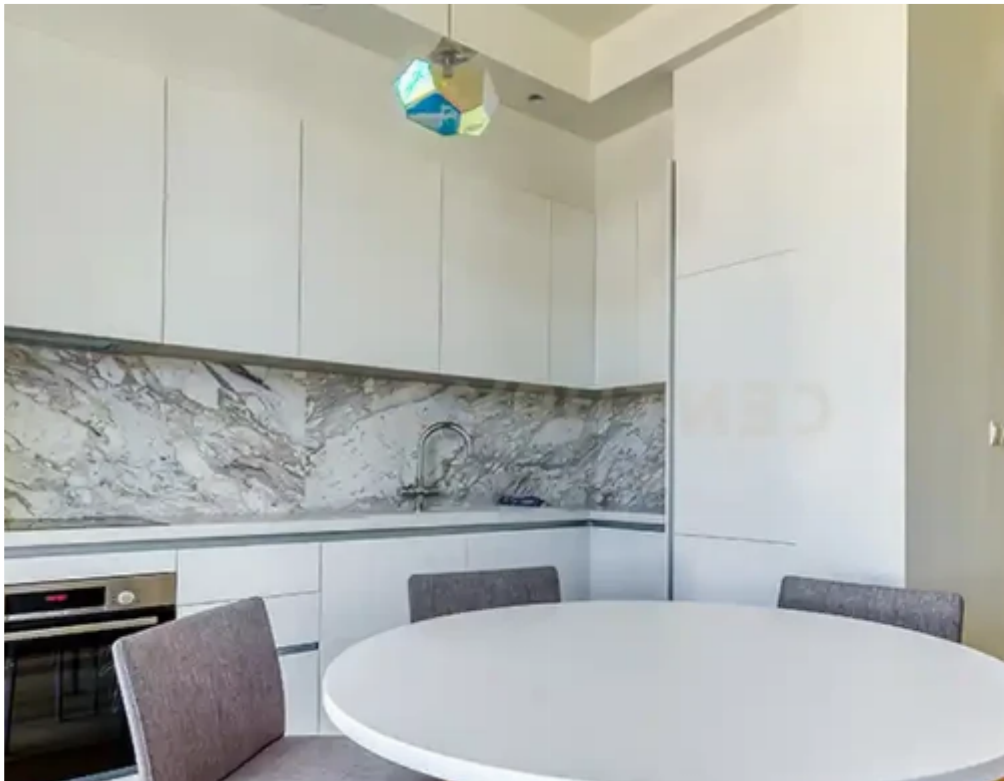

## 2-bedroom apartment to rent

Limassol, Dassoudi-Park-Potamos-Germasogeias-4047 , Cyprus

**Offered at:** €3,000

**Estate ID:** 68705

**Ref:** ba5459619

NET internal area: **81**

Bathrooms: **2**

Bedrooms: **2**

Parking spaces: **Covered cars**

Available from: **2024-10-24**

Offered at: **3,000**

Type: **Apartment**

Century 21 Cyprus is offering a modern 2-bedroom apartment located on the 1st floor in Germasogeia. Key Features: Size: 81 sq.m. Bedrooms: 2 (1 Master) Bathrooms: 2 WC: 2 Parking: 2 Closed Spaces Condition: New development (2023), excellent condition View: Sea view This apartment combines contemporary design with a stunning sea view, providing an ideal living space for those looking for a new home in Limassol. Price: €3,000 Contact Century 21 Cyprus for more details or to schedule a viewing. ...