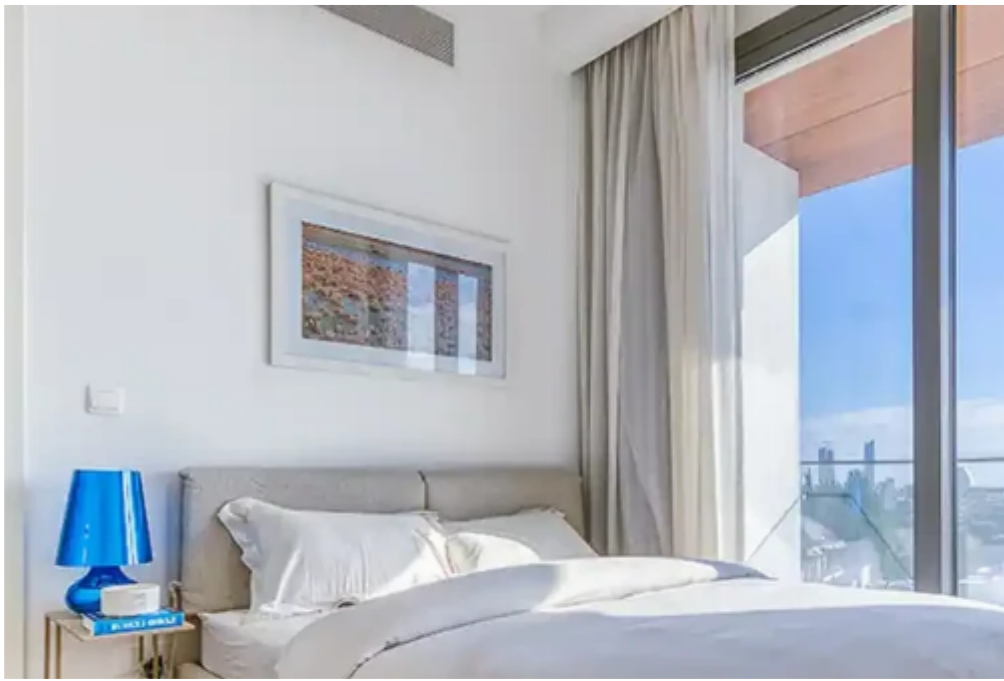

4-bedroom penthouse to rent

Limassol, Old-Bridge-And-Royal-Gardens-Potamos-Germasogeias-4041 , Cyprus

Offered at: €6,250

Estate ID: 68731

Ref: ba5465862

Bathrooms: **3**

Bedrooms: **4**

Parking spaces: **No cars**

Available from: **2024-10-24**

Offered at: **6,250**

Type: **Penthouse**

.....The rent price including common expenses + 2 security deposits against damages. Utilities such as water, electricity, annual refuse collection and internet are payable extra by the Tenant. Location: Columbia Distance to sea, m: 1500 Bedrooms: 4 Indoor area, m2: 149 Cov. veranda, m2: 65.3 Energy efficiency: A+.....