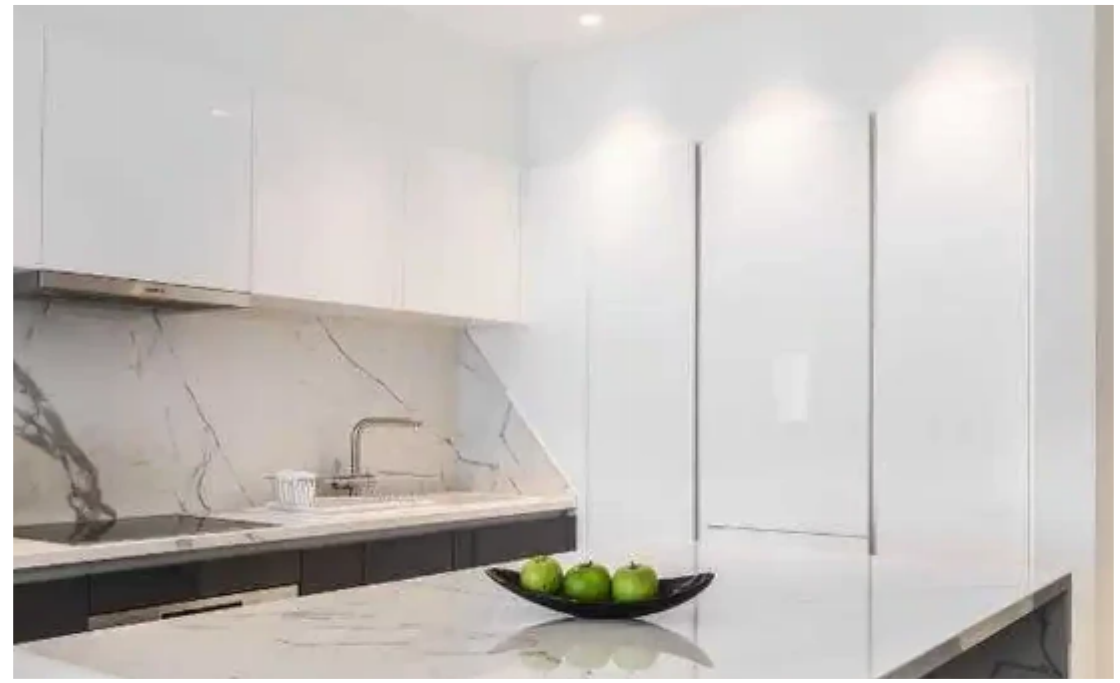

2-bedroom apartment to rent

Limassol, Parekklesia-4520 , Cyprus

Offered at: € 11,000

Estate ID: 68777

Ref: ba5190539

NET internal area: **120**

Bathrooms: **2**

Bedrooms: **2**

Parking spaces: **Covered cars**

Available from: **2024-10-24**

Offered at: **11,000**

Type: **Apartment**

""""For long-term rent a luxurious one-bedroom apartment (from 1 year) on the 6th floor with stunning sea views and access to all the amenities of a 5* hotel. The apartments are located on the first line with direct access to the sea and the beach. The total area is 120 m2 and 22 m2. covered veranda. 2 bedrooms, living room combined with kitchen, bathroom + guest shower/WC. On the roof of the complex there is a separate swimming pool and a gym for residents. In addition, all hotel services are available around the clock, including use of the beach/grounds/spa/pools and the hotel gym.""""...