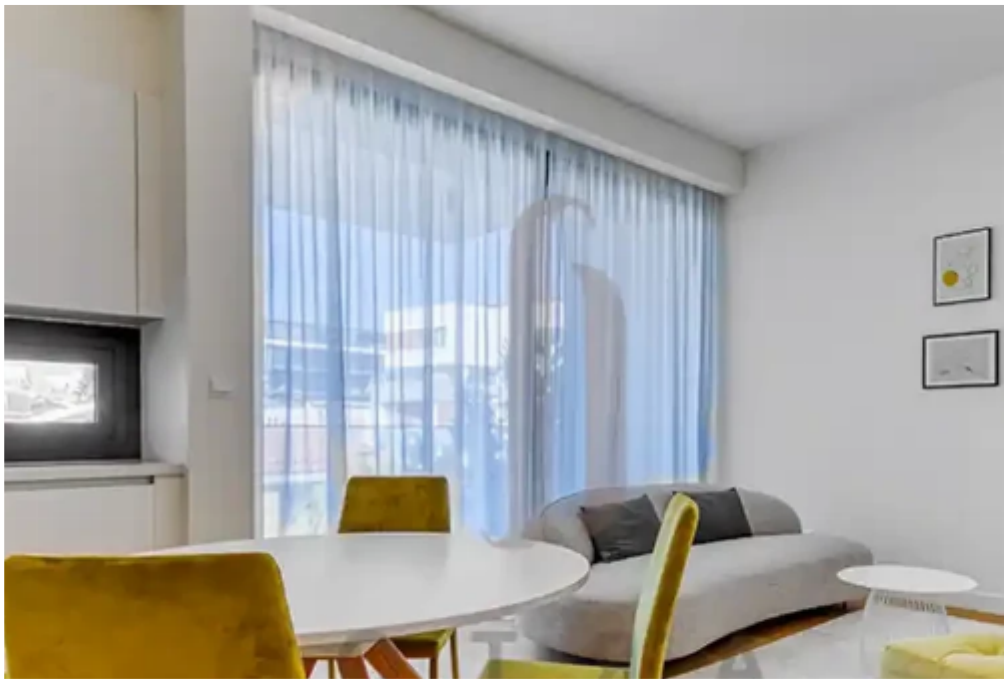

2-bedroom apartment to rent

Limassol, Old-Bridge-And-Royal-Gardens-Potamos-Germasogeias-4041 , Cyprus

Offered at: € 3,200

Estate ID: 68798

Ref: ba5452434

NET internal area: **79**

Bathrooms: **2**

Bedrooms: **2**

Parking spaces: **No cars**

Available from: **2024-10-24**

Offered at: **3,200**

Type: **Apartment**

""""""""The rent price is 3200 euros per month, including common expenses + 2 security deposits against damages. Utilities such as water, electricity, annual refuse collection and internet are payable extra by the Tenant. Description of the property: • Property type: Apartment • City: Limassol • Location: Potamos Germasogeias • Distance to sea, m: 650 • Floor: 2 • Unit number: 201 • Bedrooms: 2 • Number of WC's: 2 • Indoor area, m2: 79.2 • Common area, m2: 22.3 • Storage area, m2: 2.4 • Cov. veranda, m2: 23.9 • Parking spaces: 1 • Energy efficiency: A""""""""...