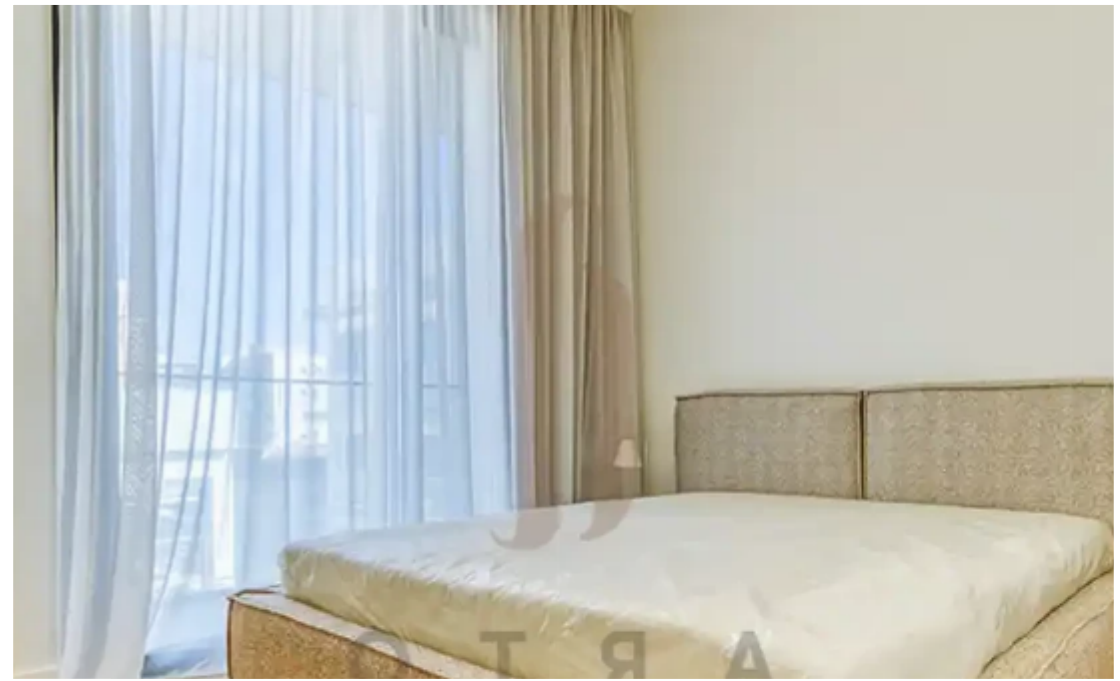

2-bedroom apartment to rent

Limassol, Old-Bridge-And-Royal-Gardens-Potamos-Germasogeias-4041 , Cyprus

Offered at: € 3,200

Estate ID: 68798

Ref: ba5452434

NET internal area: **79**

Bathrooms: **2**

Bedrooms: **2**

Parking spaces: **No cars**

Available from: **2024-10-24**

Offered at: **3,200**

Type: **Apartment**

""""""""The rent price is 3200 euros per month, including common expenses + 2 security deposits against damages. Utilities such as water, electricity, annual refuse collection and internet are payable extra by the Tenant. Description of the property: • Property type: Apartment • City: Limassol • Location: Potamos Germasogeias • Distance to sea, m: 650 • Floor: 2 • Unit number: 201 • Bedrooms: 2 • Number of WC's: 2 • Indoor area, m2: 79.2 • Common area, m2: 22.3 • Storage area, m2: 2.4 • Cov. veranda, m2: 23.9 • Parking spaces: 1 • Energy efficiency: A""""""""...