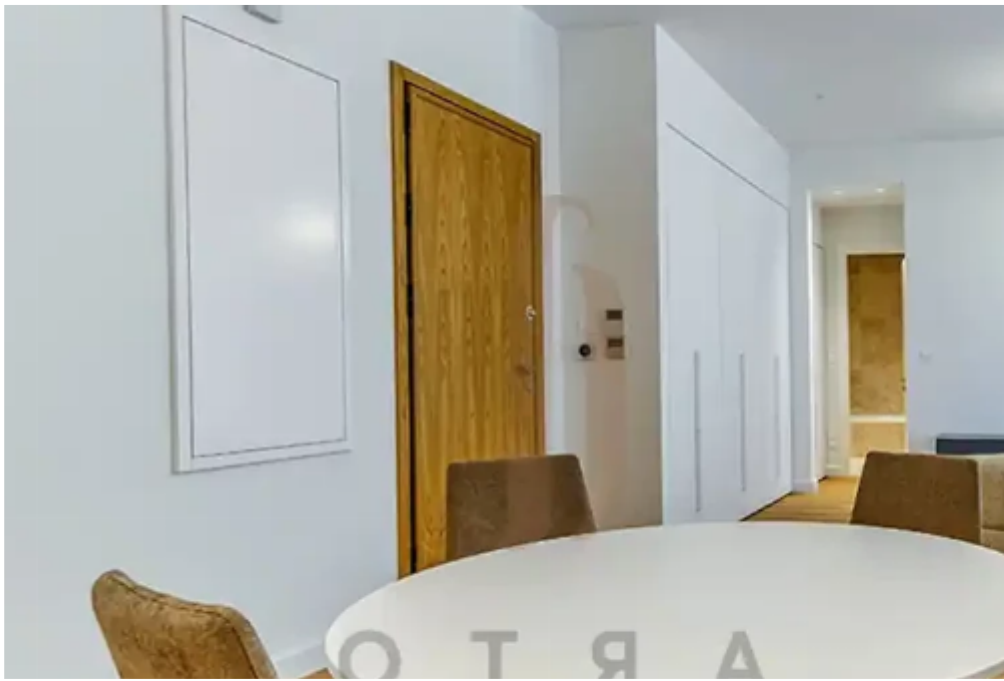

2-bedroom apartment to rent

Limassol, Touristiki-Periochi-Potamos-Germasogeias-4046 , Cyprus

Offered at: €5,500

Estate ID: 68801

Ref: ba5452437

NET internal area: **92**

Bathrooms: **2**

Bedrooms: **2**

Parking spaces: **No cars**

Available from: **2024-10-24**

Offered at: **5,500**

Type: **Apartment**

""""""""The rent price is 5500 euros per month, including common expenses + 2 security deposits against damages. Utilities such as water, electricity, annual refuse collection and internet are payable extra by the Tenant. Description of the property: • Country: Cyprus • City: Limassol • Location: Potamos Germasogeias • Distance to sea, m: 500 • Block: B • Floor: 2 • Unit number: 206 • Bedrooms: 2 • Number of WC's: 2 • Indoor area, m2: 91.8 • Common area, m2: 26.6 • Storage area, m2: 2.4 • Cov. veranda, m2: 46.3 • Parking spaces: 1 • Energy efficiency: A"""""""" ...