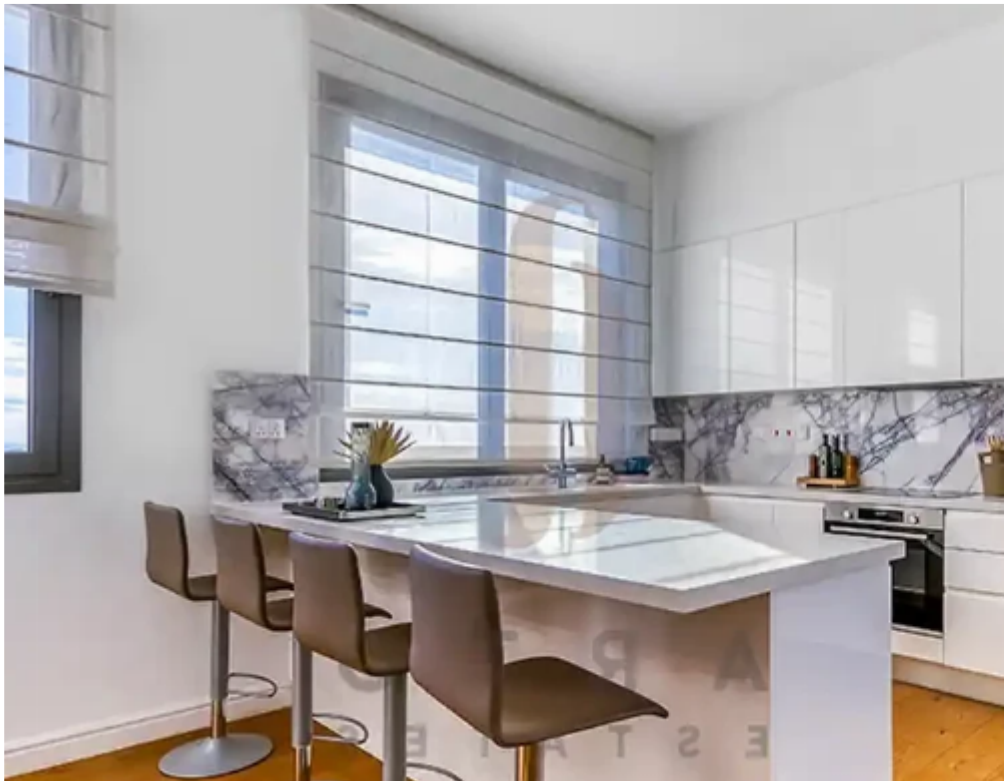

4-bedroom penthouse to rent

Limassol, Old-Bridge-And-Royal-Gardens-Potamos-Germasogeias-4041 , Cyprus

Offered at: €6,250

Estate ID: 68831

Ref: ba5454795

NET internal area: **149**

Bathrooms: **5+**

Bedrooms: **4**

Parking spaces: **No cars**

Available from: **2024-10-24**

Offered at: **6,250**

Type: **Penthouse**

.....The rent price is 6500 euros per month including common expenses + 2 security deposits against damages. Utilities such as water, electricity, annual refuse collection and internet are payable extra by the Tenant. • Property type: Penthouse • City: Limassol • Location: Columbia • Distance to sea, m: 1500 • Block: A • Floor: 4 • Unit number: A403 • Bedrooms: 4 • Number of WC's: 1 • Indoor area, m2: 149 • Cov. veranda, m2: 65.3 • Energy efficiency: A+....."