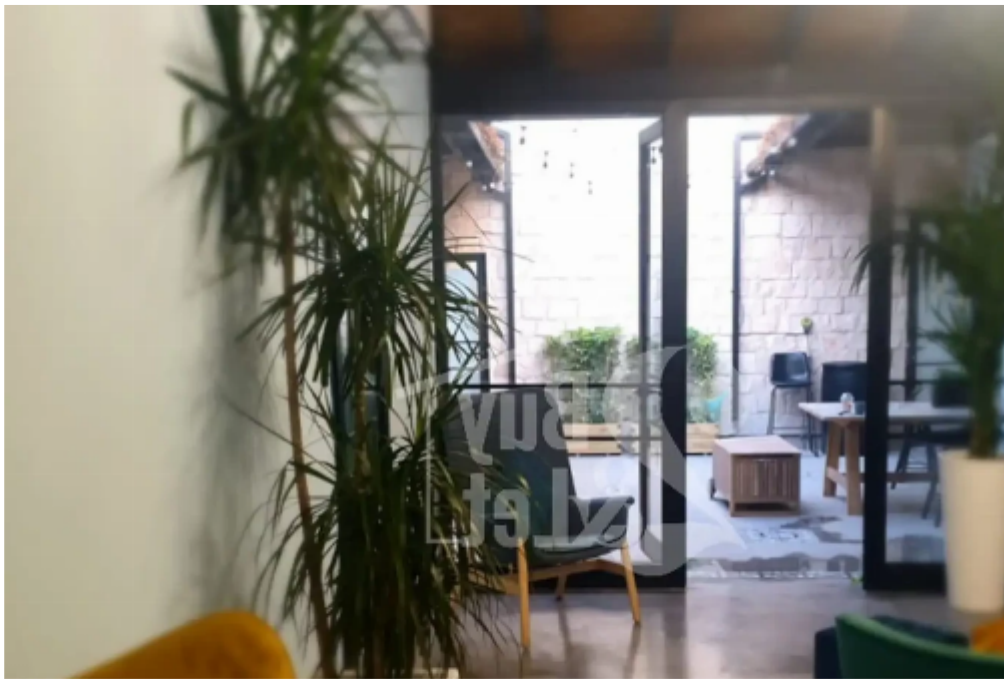

## Ground floor office

Limassol, Eak-Limassol-Church-Molos-Agia-Napa-3036 , Cyprus

**Offered at:** € 8,000

**Estate ID:** 68935

**Ref:** ba5496946

NET internal area: **225**

Available from: **2024-10-24**

Offered at: **8,000**

Type: **Office**

\*\*\*\*\*-Ground Office -Fully Furnished -Renovation Year: 2022 -Air Condition -Concierge Reception -Reception -Kitchenette -High Ceilings -Internet Access -Rental Type: Long-Term -CCTV Areas Internal Area: 225m\*\*\*\*\* ...