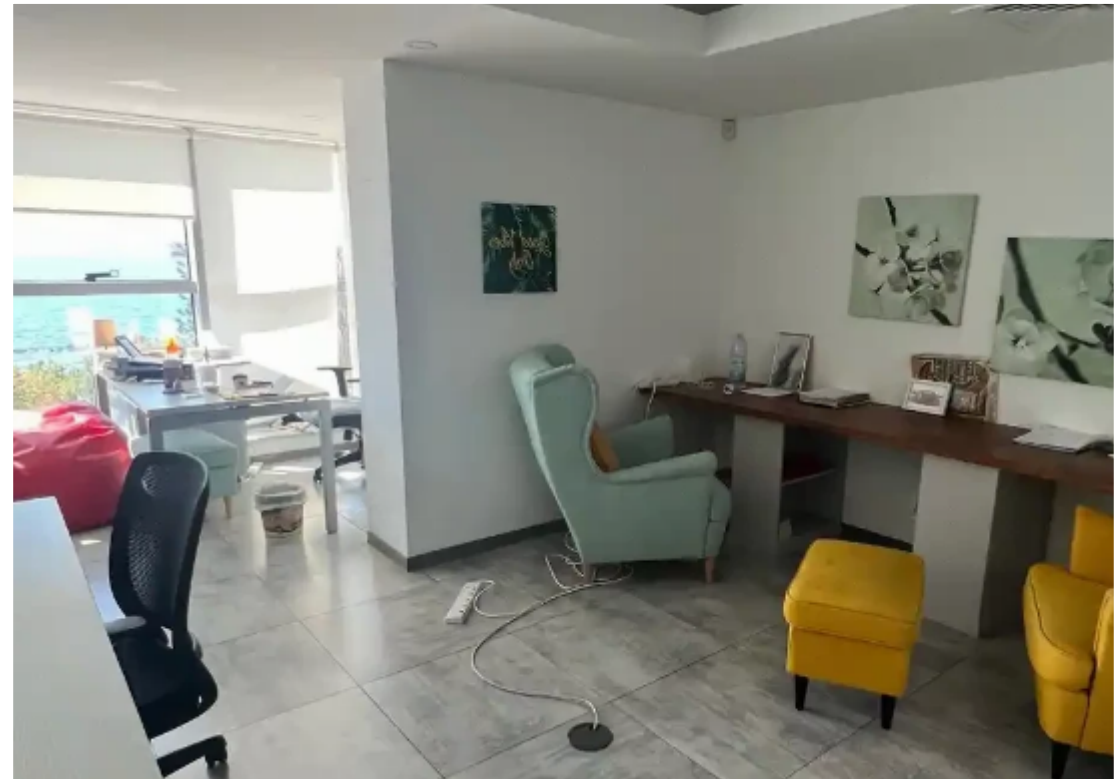

## Office with sea view opposite molos

Limassol, Municipal-Garden-Zoo-Agia-Trias-3035 , Cyprus

**Offered at:** €9,500

**Estate ID:** 68937

**Ref:** ba5469620

NET internal area: **250**

Available from: **2024-10-24**

Offered at: **9,500**

Type: **Office**

""""""""For rent office space with a sea view located in a modern business center opposite Molos park, near Limassol Marina and within walking distance to amenities. The covered area is 250 sq. m. It consists of an open-plan area, a meeting room, 4 separate offices, a separate kitchen, a server room, 4 WC and a covered balcony. The office is available unfurnished, with kitchen appliances, central air conditioning & fresh air system, structure cabling, alarm system, raised flooring and double-glazed windows with blinds. Also there are 2 covered parking spaces and opposite the office there is municipal parking. The building has security at reception and an electricity generator. 2 deposi...