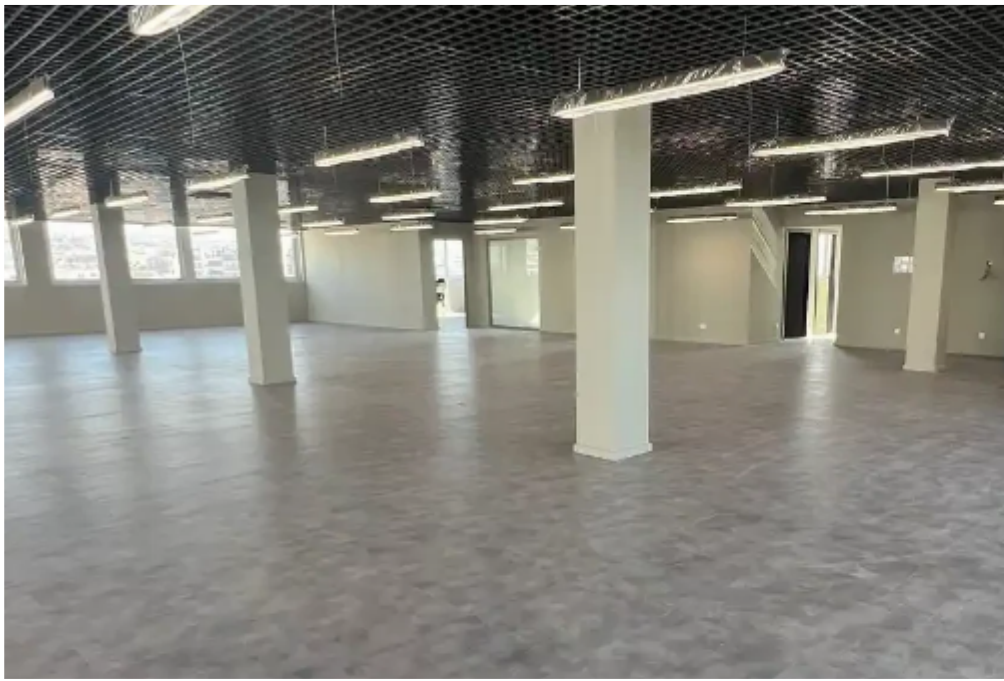

New office with views close to bodyline

Limassol, Lanitio-School-Agios-Nektarios-3090 , Cyprus

Offered at: €20,000

Estate ID: 68942

Ref: ba5397608

NET internal area: **485**

Available from: **2024-10-24**

Offered at: **20,000**

Type: **Office**

Year of build: **2024**

*****For rent brand new whole-floor office with sea and city views is located in the Mesa Geitonia area, near Makariou Avenue, and close to amenities. The covered area is 485 sq. m + 107 sq. m roof garden with panoramic views. It consists of an open-plan area, meeting room, dining area with kitchen, server room and 3 WC. The office is available unfurnished, with kitchen appliances, a central VRV air conditioning system, raised floor, data and telephone provisions throughout, high tec suspended ceilings and suspended LED lighting, and electronically controlled entrance doors with intercom system. The roof garden is fenced and partly covered, with BBQ area, cabinets and bar countertop s...