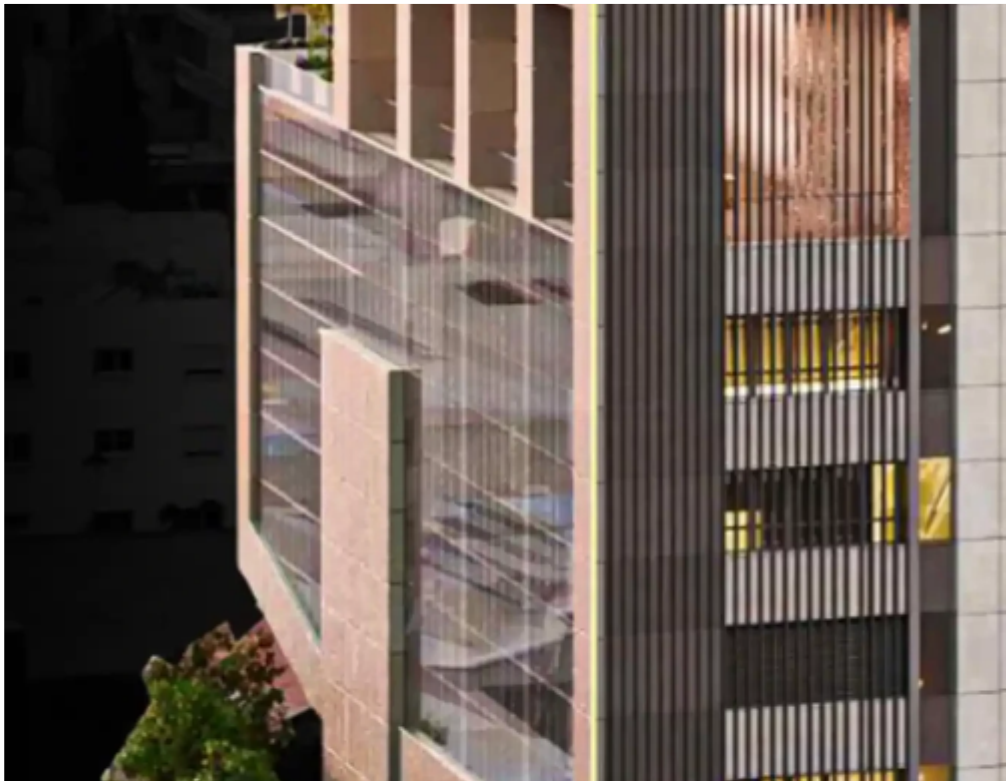

Office in neapolis, limassol

Limassol, Arch-Makariou-Iii-Ave-Agios-Nektarios-3095 , Cyprus

Offered at: € 18,500

Estate ID: 68960

Ref: ba5084769

NET internal area: **285**

Available from: **2024-10-24**

Offered at: **18,500**

Type: **Office**

Discover the future of the workplace at this project – a forward-thinking commercial landmark, shaking up the work lifestyle paradigm in Limassol. Sustainable, tech-driven, and people-centric, the tower features 12,600m² of flexible office space, as well as an executive business centre and versatile meeting room facilities. Meanwhile, premium amenities including open green spaces, a gym and social hubs, promote wellness and productivity. It is more than just a high-rise building. Constructed as the cornerstone of a long-term vision to redefine Limassol's commercial landscape, this iconic development is a symbol of innovation, advancement, and excellence, inextricably linked ...