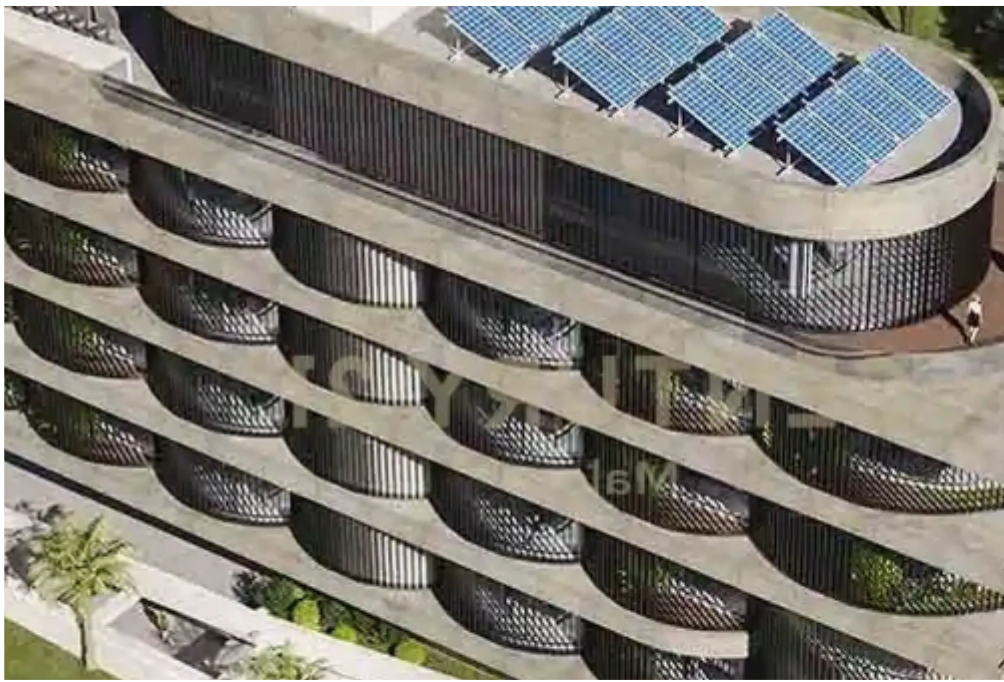

## Office, mesa geitonia, 173 sq.m.

Limassol, Grigori-Afxentiou-Timou-Prodromou-Mesa-Geitonia-4003 ,  
Cyprus

**Offered at:** € 18,495

**Estate ID:** 69133

**Ref:** ba5409620

NET internal area: **173**

Available from: **2024-10-24**

Offered at: **18,495**

Type: **Office**

""""""A prime office space is available for rent in Mesa Geitonia on the 2nd floor. Spanning 173 sq.m., this off-plan property boasts a modern design and an energy-efficient certificate (A). The office features stunning views of the Sea, Mountains, and City. Equipped with essential amenities, it includes storage space, a security alarm system, and surveillance cameras for added safety. Additionally, the property comes with 4 closed parking spaces, ensuring convenience for employees and clients. Ideal for businesses seeking a prestigious and secure workspace, this office combines functionality with aesthetic appeal. """""" ...