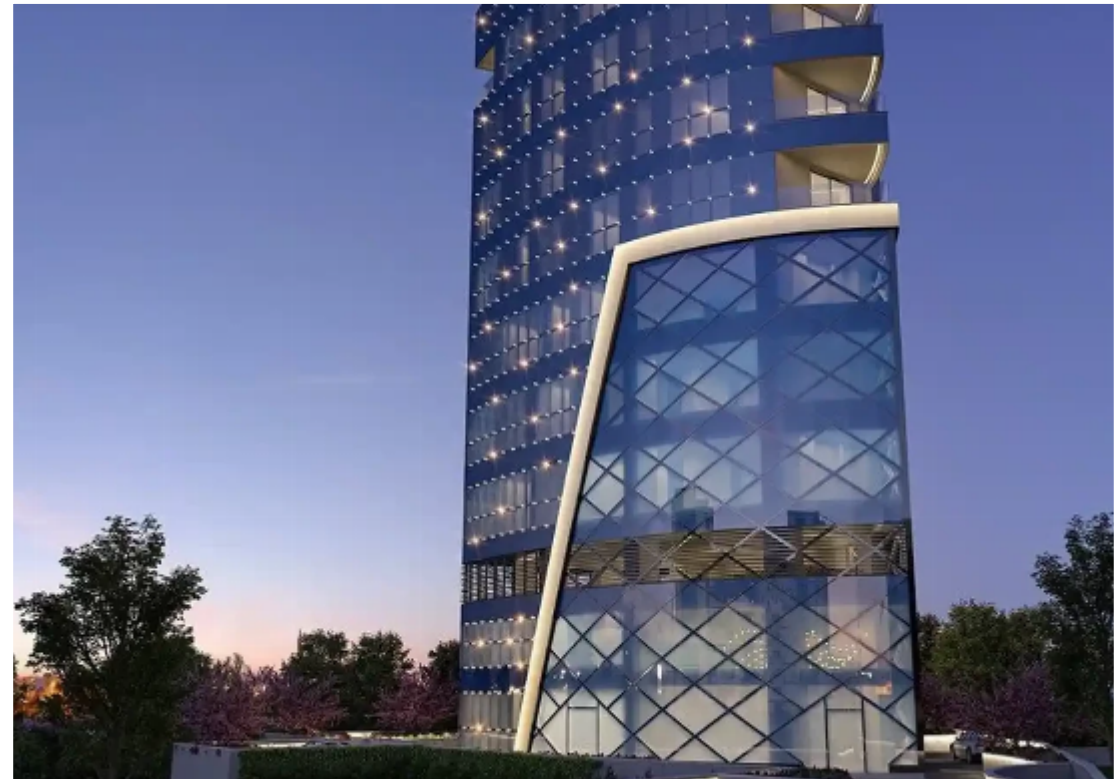

Commercial office in molos area, limassol

Limassol, Eak-Limassol-Church-Molos-Agia-Napa-3036 , Cyprus

Offered at: € 805,000

Estate ID: 69237

Ref: ba5087883

Available from: **2024-10-25**

Offered at: **805,000**

Type: **Office**

Year of build: **2024**

""""""""Office building represents a unique blend of downtown working and living. Located at the hub of a vibrant city, project maintains a sense of privacy that is hard to find in much of today's Limassol. The ultra-modern building sits comfortably where Limassol's cultural heart and 21st-century business centre meet, and is next to the municipal park. Just 400m away is a shimmering beach, and every attraction the city has to offer – including fine dining, designer shopping and exciting nightlife – is within easy reach. The offices are available on the 1st and 2nd floors. """"""""""...