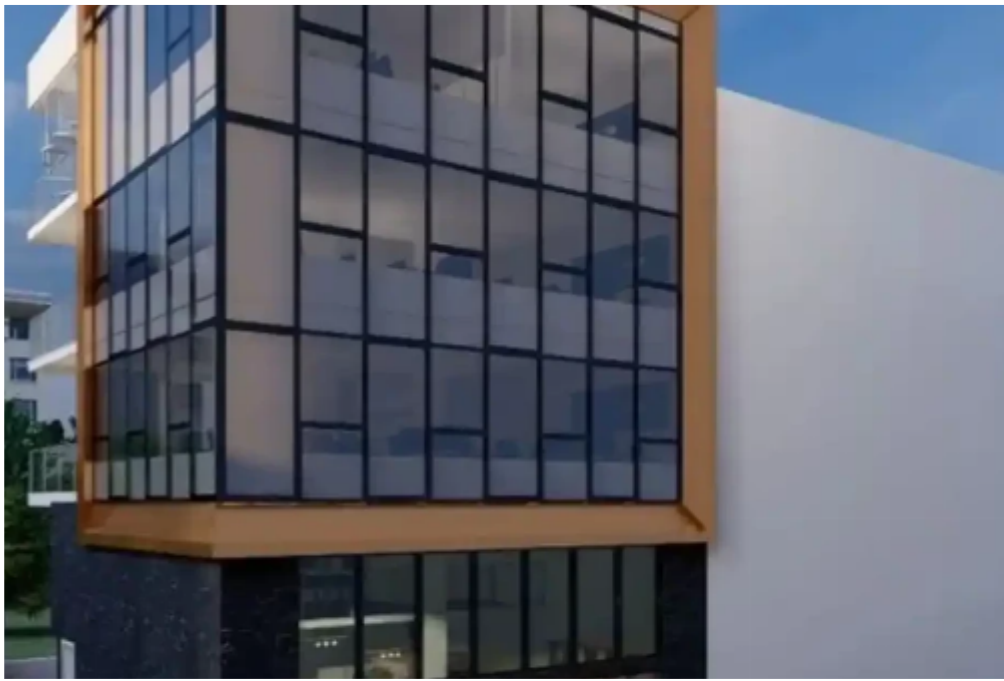

Commercial building in city center, limassol

Limassol, Church-Agios-Nikolaos-3096 , Cyprus

Offered at: €2,500,000

Estate ID: 69244

Ref: ba4775880

Available from: **2024-10-25**

Offered at: **2,500,000**

Type: **Space**

""""""This is a fully commercial building, blending perfectly office and shop spaces in the heart of Limassol. The structure of it has an impressive modern and elegant style offering a convenient planning solution with high-quality finish. The building is equipped with an underground parking which can be accessed through an electrical platform ensuring thus the privacy of your parking space. The building consists of 4 floors and a basement. The ground floor includes a lobby and a two-level retail space that are ideal for a showroom, on the second, third and fourth floor there you can find the elegant office spaces with a roof garden that enjoys ample of city views. As its name suggests,...