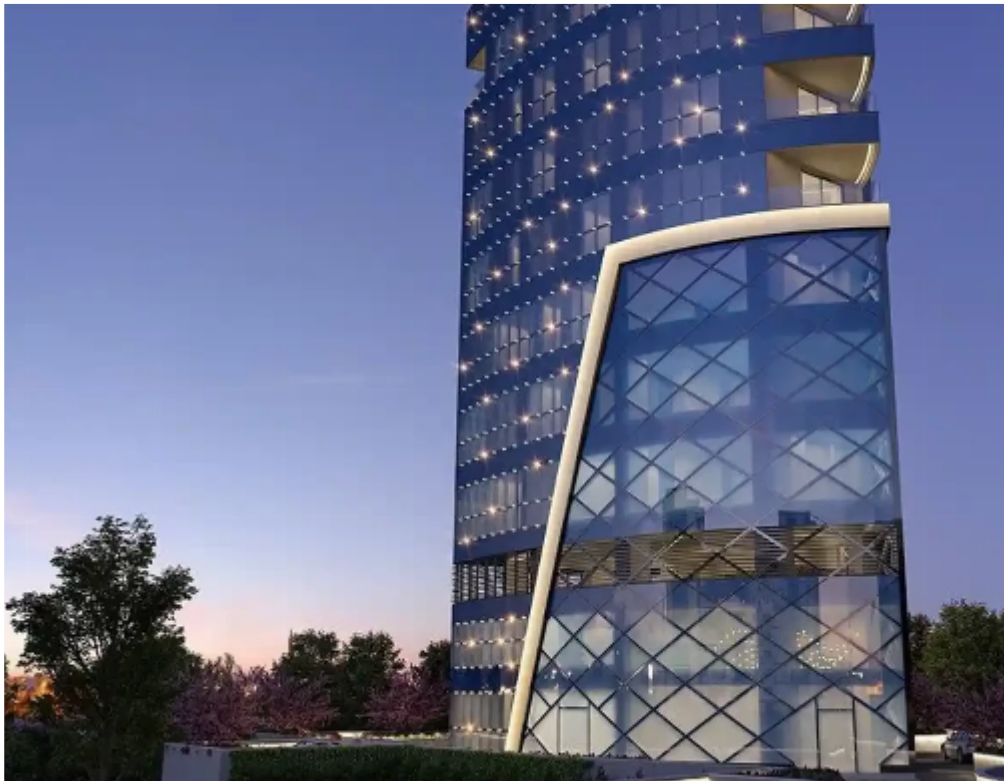

Commercial office in molos area, limassol

Limassol, Eak-Limassol-Church-Molos-Agia-Napa-3036 , Cyprus

Offered at: € 1,025,000

Estate ID: 69249

Ref: ba5087885

NET internal area: **108**

Available from: **2024-10-25**

Offered at: **1,025,000**

Type: **Office**

Year of build: **2024**

Office building represents a unique blend of downtown working and living. Located at the hub of a vibrant city, project maintains a sense of privacy that is hard to find in much of today's Limassol. The ultra-modern building sits comfortably where Limassol's cultural heart and 21st-century business centre meet, and is next to the municipal park. Just 400m away is a shimmering beach, and every attraction the city has to offer – including fine dining, designer shopping and exciting nightlife – is within easy reach. ...