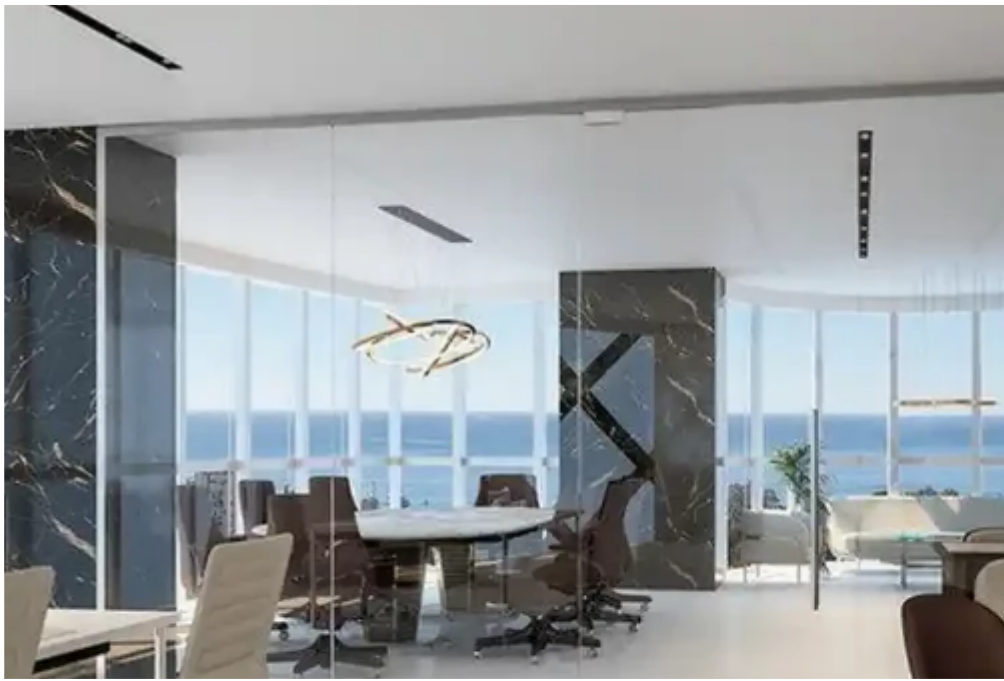

Commercial office in molos area, limassol

Limassol, Eak-Limassol-Church-Molos-Agia-Napa-3036 , Cyprus

Offered at: € 1,025,000

Estate ID: 69249

Ref: ba5087885

NET internal area: **108**

Available from: **2024-10-25**

Offered at: **1,025,000**

Type: **Office**

Year of build: **2024**

Office building represents a unique blend of downtown working and living. Located at the hub of a vibrant city, project maintains a sense of privacy that is hard to find in much of today's Limassol. The ultra-modern building sits comfortably where Limassol's cultural heart and 21st-century business centre meet, and is next to the municipal park. Just 400m away is a shimmering beach, and every attraction the city has to offer – including fine dining, designer shopping and exciting nightlife – is within easy reach. ...