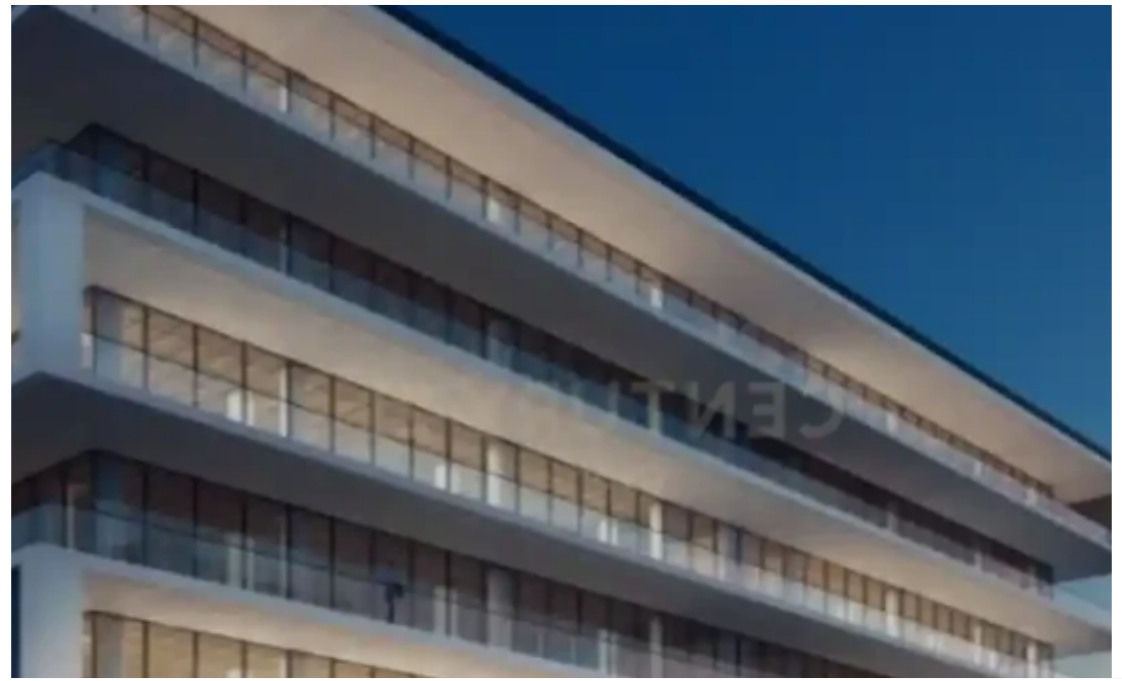

## Office in mesa geitonia, 454.90 sq.m.

Limassol, Grigori-Afxentiou-Timou-Prodromou-Mesa-Geitonia-4003 ,  
Cyprus

**Offered at:** € 3,646,500

**Estate ID:** 69264

**Ref:** ba5444639

Available from: **2024-10-25**

Offered at: **3,646,500**

Type: **Office**

""""For sale: Off-plan office in Mesa Geitonia, located on the 2nd floor. The property offers 454.90 sq.m. of space, with 75.50 sq.m. of covered verandas, ideal for business operations. Situated in a residential area close to the city center, the office provides easy access to key amenities. It features city views, air conditioning, double-glazed windows, and an energy certificate (Category A). The floors are tiled for a modern finish, and the office includes a storage area. It comes with one dedicated open parking space, within a building offering a total of 129 parking spaces and 1229 sq.m of private terraced areas. Scheduled for delivery by December 2027, this property represents an exc...