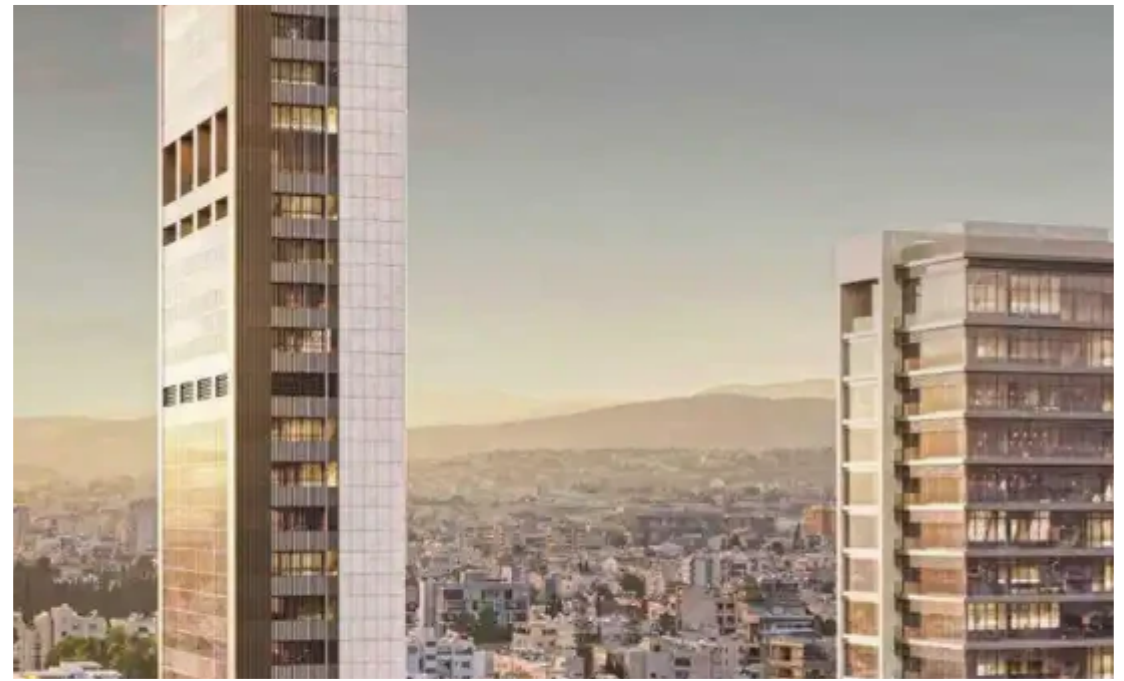

Office in limassol, cyprus.

Limassol, Riga-Fereou-St-Agios-Nektarios-3091 , Cyprus

Offered at: € 4,200,000

Estate ID: 69280

Ref: ba5139145

NET internal area: **462**

Available from: **2024-10-25**

Offered at: **4,200,000**

Type: **Office**

*****An entire floor is for sale in a new commercial high-rise under construction in the heart of Limassol, close to the waterfront and the main interchanges of the city. The building is being built taking into account the most modern technologies, as well as the possibility to redevelop office space for any needs. The project is a high-tech and environmentally friendly building combining flexible office space with a total area of 12,600 m², an executive business center and premium amenities, including green areas and a gym. This new landmark is becoming a symbol of innovation and sustainable development of the city. The internal area is 285 m², the common areas are 177 m², the total area is...