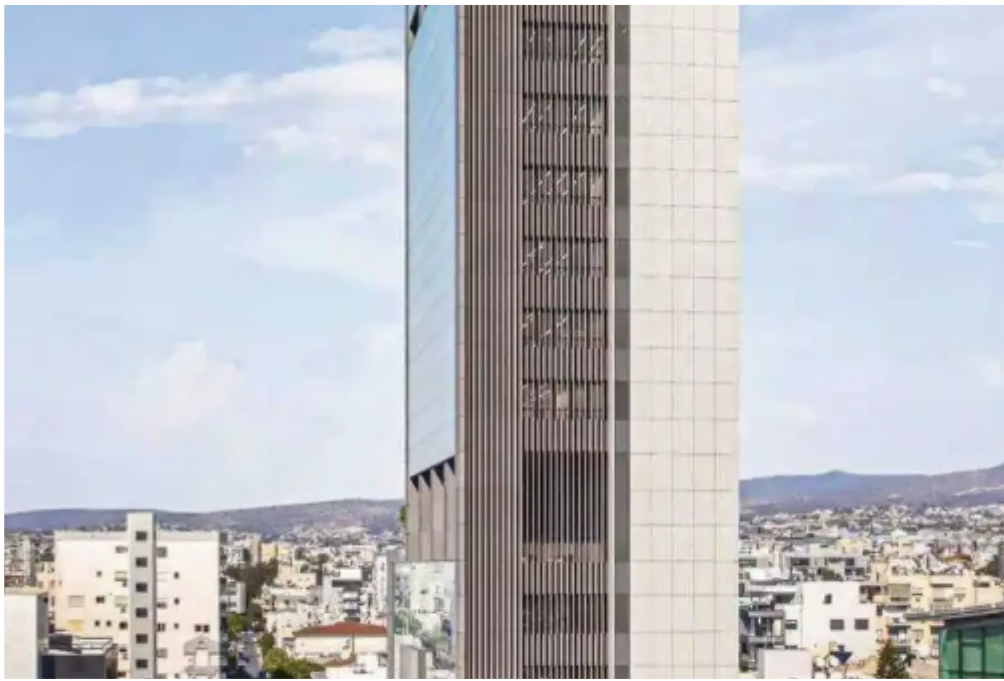

Office in limassol, cyprus.

Limassol, Riga-Fereou-St-Agios-Nektarios-3091 , Cyprus

Offered at: € 4,200,000

Estate ID: 69280

Ref: ba5139145

NET internal area: **462**

Available from: **2024-10-25**

Offered at: **4,200,000**

Type: **Office**

*****An entire floor is for sale in a new commercial high-rise under construction in the heart of Limassol, close to the waterfront and the main interchanges of the city. The building is being built taking into account the most modern technologies, as well as the possibility to redevelop office space for any needs. The project is a high-tech and environmentally friendly building combining flexible office space with a total area of 12,600 m², an executive business center and premium amenities, including green areas and a gym. This new landmark is becoming a symbol of innovation and sustainable development of the city. The internal area is 285 m², the common areas are 177 m², the total area is...