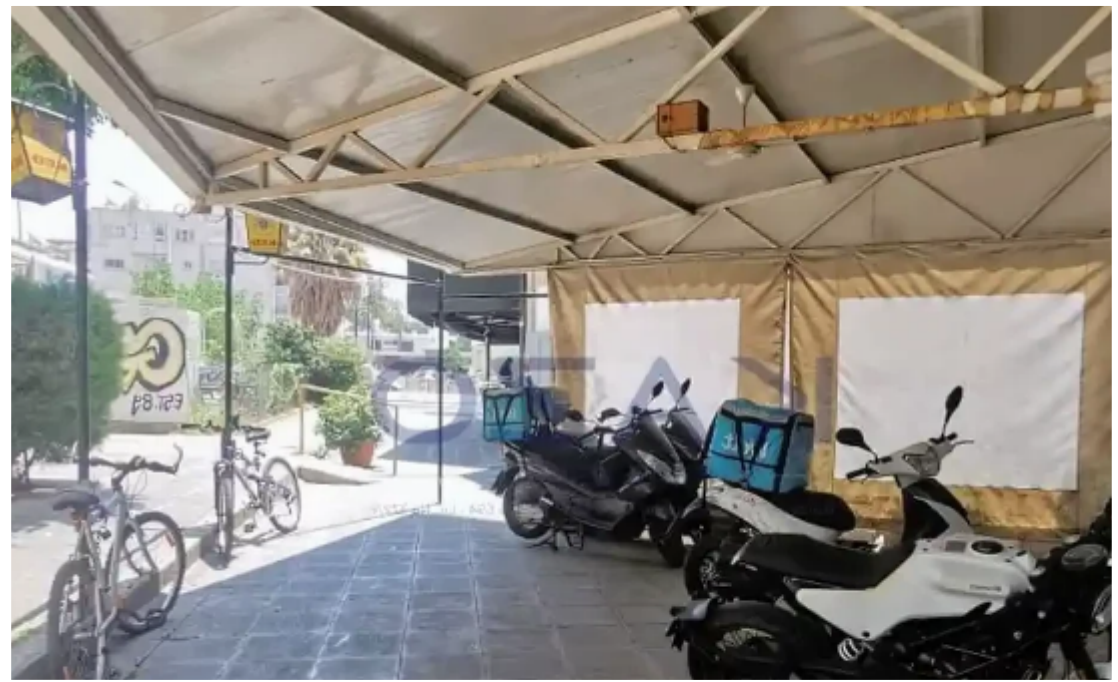

Shop in neapolis

Limassol, Trilogy-Complex-Neapoli-3106 , Cyprus

Offered at: € 435,000

Estate ID: 69287

Ref: ba5417795

Available from: **2024-10-25**

Offered at: **435,000**

Type: **Space**

""""""""""Corner shop available for rent in the heart of Enaerios Cafe Street. The shop covers an internal area of 90 square meters and offers an external sitting area of 150 square meters, an ideal option to be converted into a restaurant, cafe, or snack bar. """"""""""...