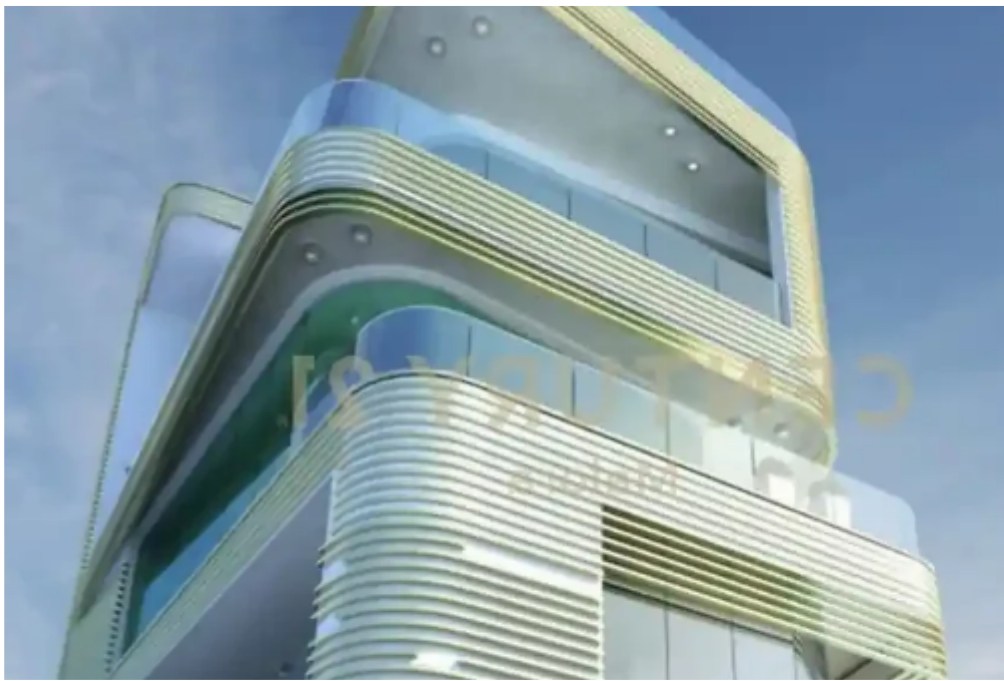

## **Boutique seafront building in limassol, amathus area**

Limassol, Pyrgos-4529 , Cyprus

**Offered at:** €7,500,000

**Estate ID:** 69322

**Ref:** ba5290034

NET internal area: **1360**

Available from: **2024-10-25**

Offered at: **7,500,000**

Type: **Space**

Year of build: **2019**

\*\*\*\*\*Fashionable complex in the heart of Limassol. Modern complex located in the area of Amathus, 100 meters from the five-star hotel Four Seasons with the offices and penthouse complied with outstanding modern architecture and design. The project objective is the achievement and standards support and comfort to create all conditions for living and recreation in a cozy atmosphere with a refined style. The complex was designed and executed according to the latest architectural trends and the requirements for a residential resort building and it has the perfect location - on the front line with sea view, close to the best sandy beaches of Limassol. The building creates the comfort and con...