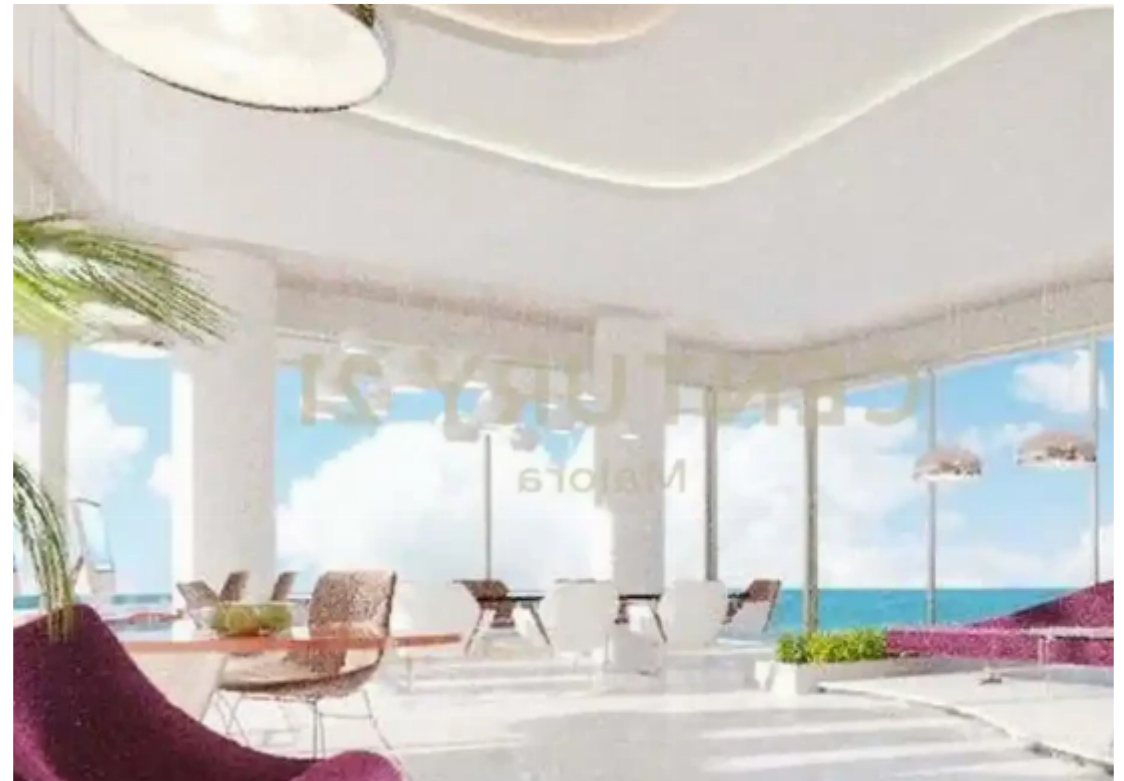

## **Boutique seafront building in limassol, amathus area**

Limassol, Pyrgos-4529 , Cyprus

**Offered at:** €7,500,000

**Estate ID:** 69322

**Ref:** ba5290034

NET internal area: **1360**

Available from: **2024-10-25**

Offered at: **7,500,000**

Type: **Space**

Year of build: **2019**

\*\*\*\*\*Fashionable complex in the heart of Limassol. Modern complex located in the area of Amathus, 100 meters from the five-star hotel Four Seasons with the offices and penthouse complied with outstanding modern architecture and design. The project objective is the achievement and standards support and comfort to create all conditions for living and recreation in a cozy atmosphere with a refined style. The complex was designed and executed according to the latest architectural trends and the requirements for a residential resort building and it has the perfect location - on the front line with sea view, close to the best sandy beaches of Limassol. The building creates the comfort and con...