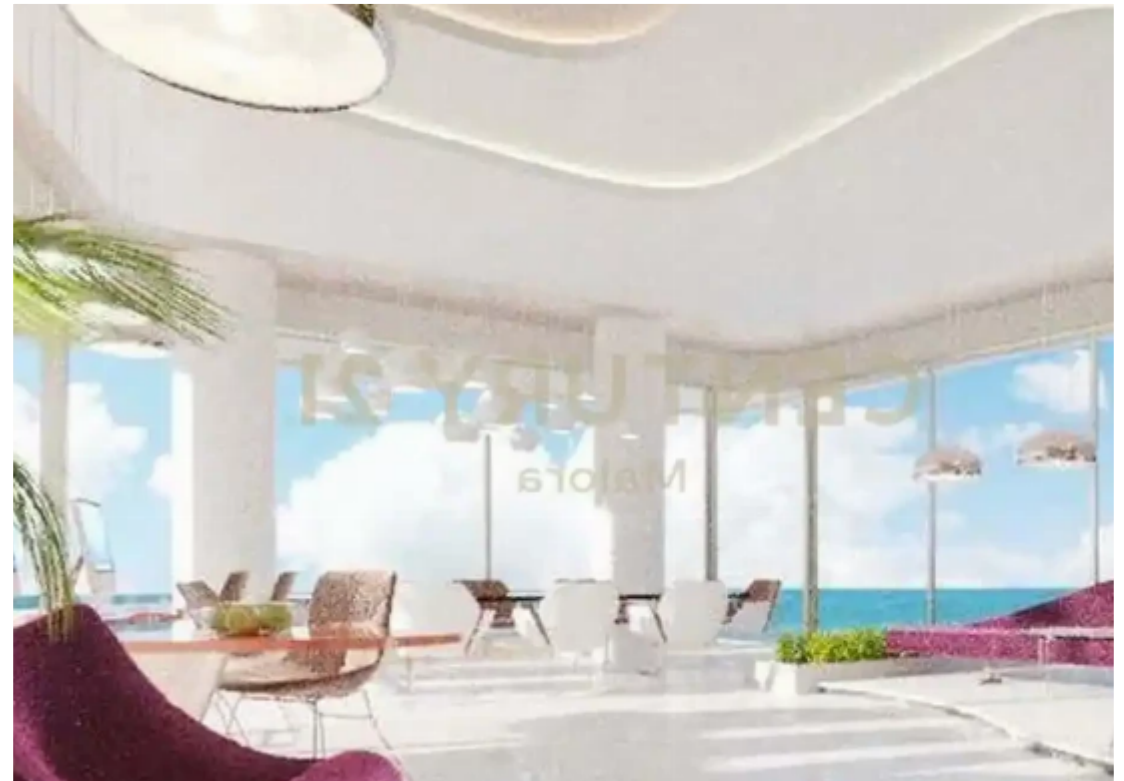

Boutique seafront building in limassol, amathus area

Limassol, Pyrgos-4529 , Cyprus

Offered at: €7,500,000

Estate ID: 69322

Ref: ba5290034

NET internal area: **1360**

Available from: **2024-10-25**

Offered at: **7,500,000**

Type: **Space**

Year of build: **2019**

*****Fashionable complex in the heart of Limassol. Modern complex located in the area of Amathus, 100 meters from the five-star hotel Four Seasons with the offices and penthouse complied with outstanding modern architecture and design. The project objective is the achievement and standards support and comfort to create all conditions for living and recreation in a cozy atmosphere with a refined style. The complex was designed and executed according to the latest architectural trends and the requirements for a residential resort building and it has the perfect location - on the front line with sea view, close to the best sandy beaches of Limassol. The building creates the comfort and con...