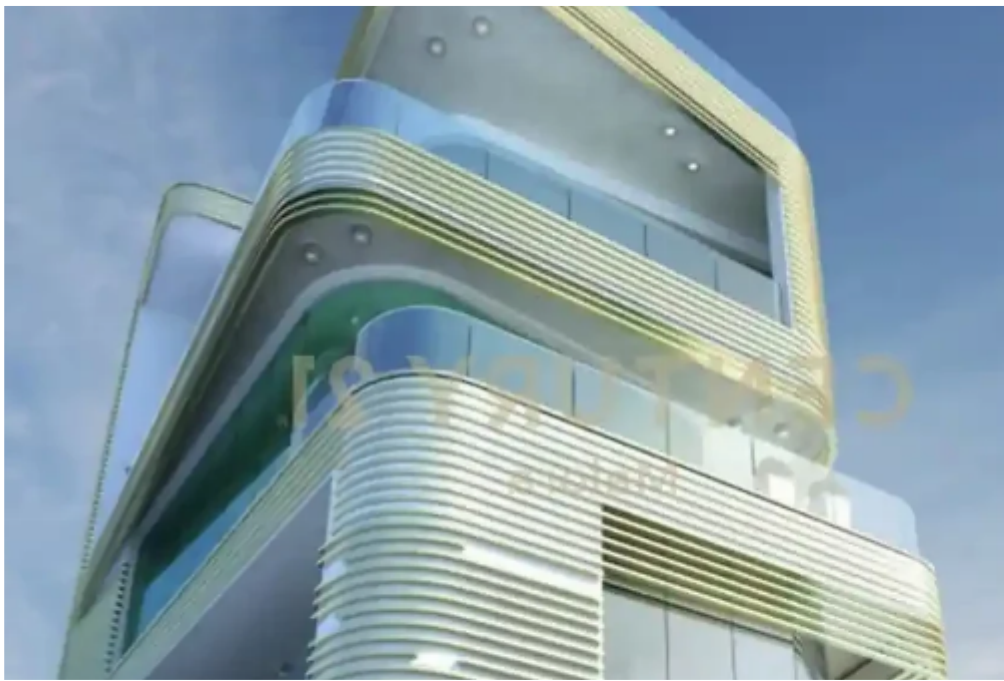

Boutique seafront building in limassol, amathus area

Limassol, Pyrgos-4529 , Cyprus

Offered at: €7,500,000

Estate ID: 69322

Ref: ba5290034

NET internal area: **1360**

Available from: **2024-10-25**

Offered at: **7,500,000**

Type: **Space**

Year of build: **2019**

*****Fashionable complex in the heart of Limassol. Modern complex located in the area of Amathus, 100 meters from the five-star hotel Four Seasons with the offices and penthouse complied with outstanding modern architecture and design. The project objective is the achievement and standards support and comfort to create all conditions for living and recreation in a cozy atmosphere with a refined style. The complex was designed and executed according to the latest architectural trends and the requirements for a residential resort building and it has the perfect location - on the front line with sea view, close to the best sandy beaches of Limassol. The building creates the comfort and con...