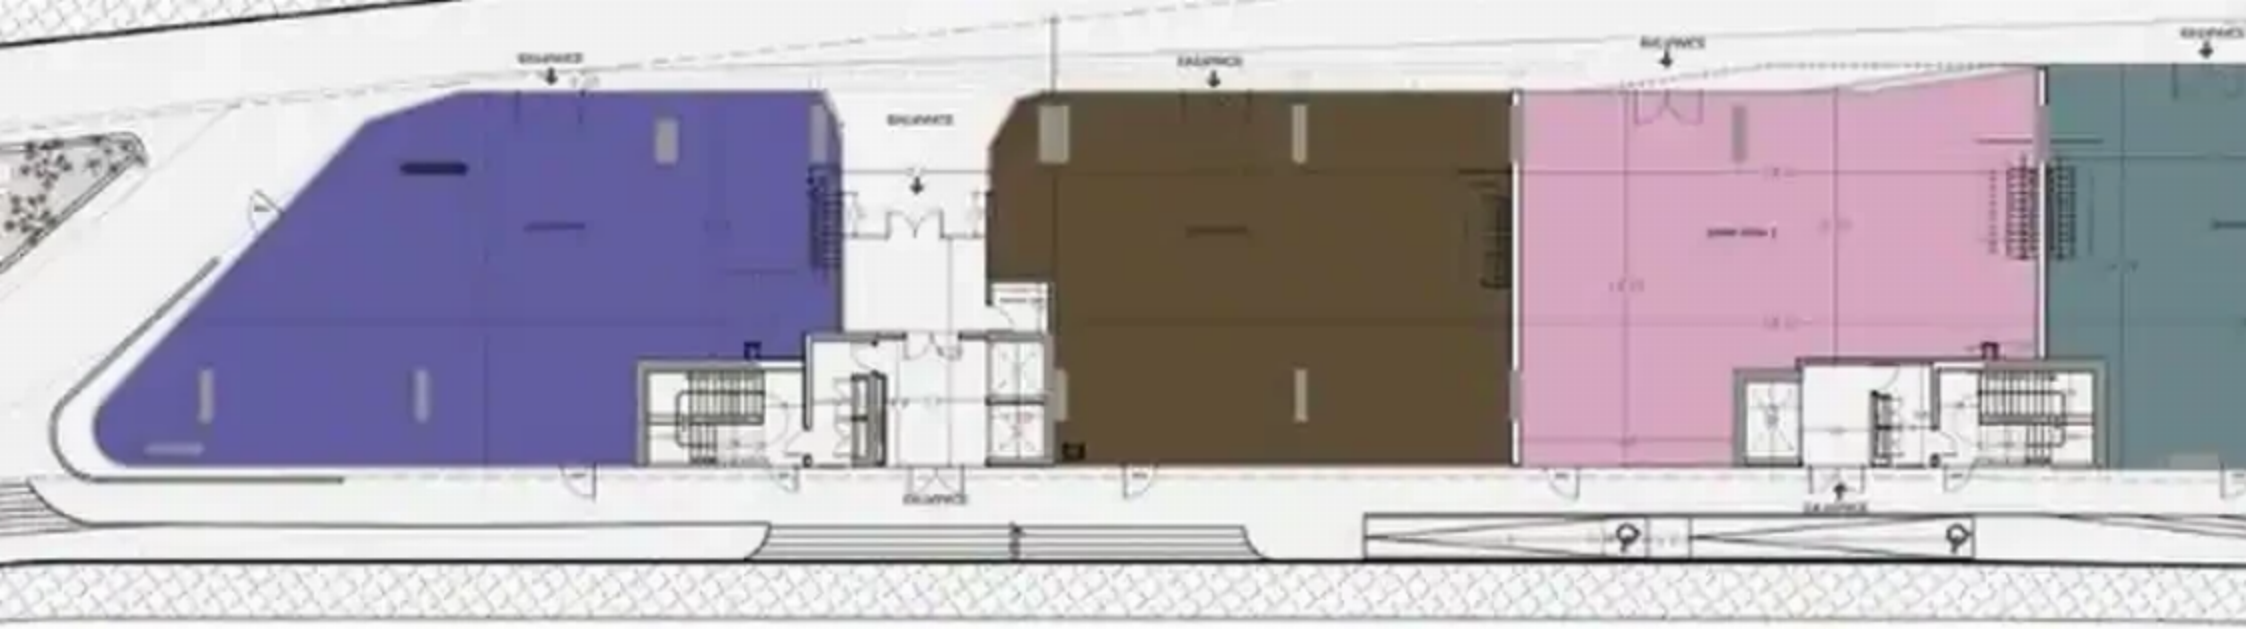

Type: **Office**

For sale a room for a store (0 floor + mezzanine) in a luxury business center. The commercial complex is located on Spyrou Kyprianou Avenue, one of the busiest streets in the prestigious area of Limassol city center. There are many office buildings with representatives of various financial, legal, insurance and IT companies. The room consists of three shops with a total indoor covered area of the lower level: 637 m2 plus a mezzanine of 336m2.

Covered parking for 16 cars. Technical specification: Earthquake-resistant natural stone floor in common areas. The floors and walls in the toilet are made of ceramic tiles. High-standard plumbing from well-known brands. Raised floor for the stree...

Estate on map:

4 qorls **300'0**
 3 qorls **318'0**
 5 qorls **348'0**
 1 qorls **383'0**

Total covered area: 111,500 m²

4 qorls **188'0**
 3 qorls **515'0**
 5 qorls **533'0**