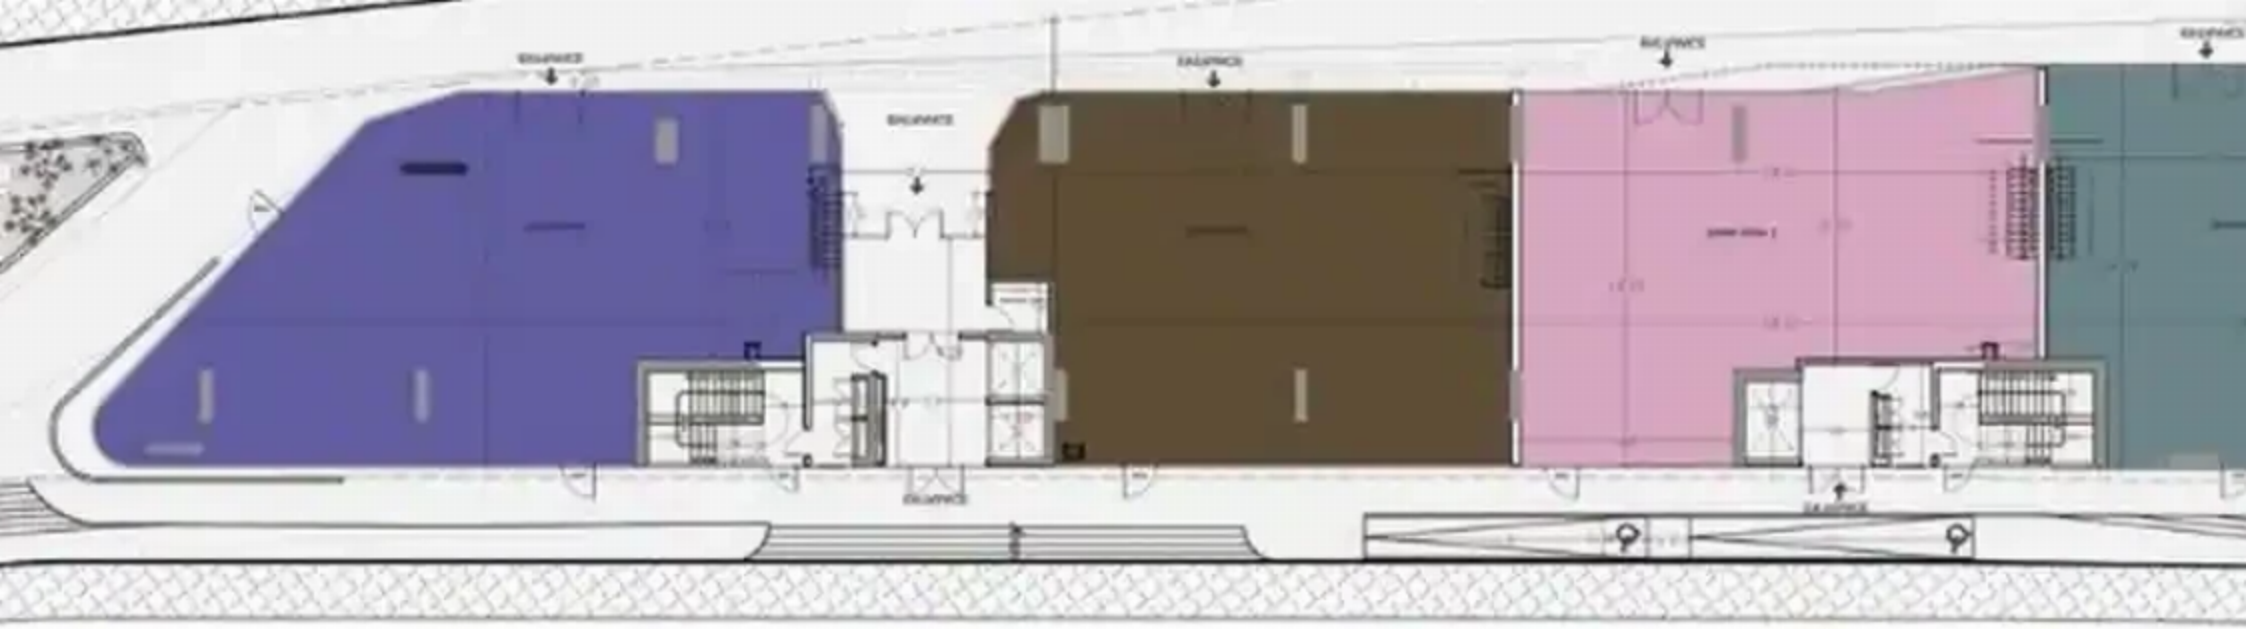

*****For sale a room for a store (0 floor + mezzanine) in a luxury business center. The commercial complex is located on Spyrou Kyprianou Avenue, one of the busiest streets in the prestigious area of Limassol city center. There are many office buildings with representatives of various financial, legal, insurance and IT companies. The room consists of three shops with a total indoor covered area of the lower level: 637 m2 plus a mezzanine of 336m2.

Covered parking for 16 cars. Technical specification: Earthquake-resistant natural stone floor in common areas. The floors and walls in the toilet are made of ceramic tiles. High-standard plumbing from well-known brands. Raised floor for the stree...

Estate on map:

4 qorls **300'0**
 3 qorls **318'0**
 5 qorls **348'0**
 1 qorls **383'0**

Total covered area: 115,500 m²

4 qorls **188'0**
 3 qorls **515'0**
 5 qorls **533'0**