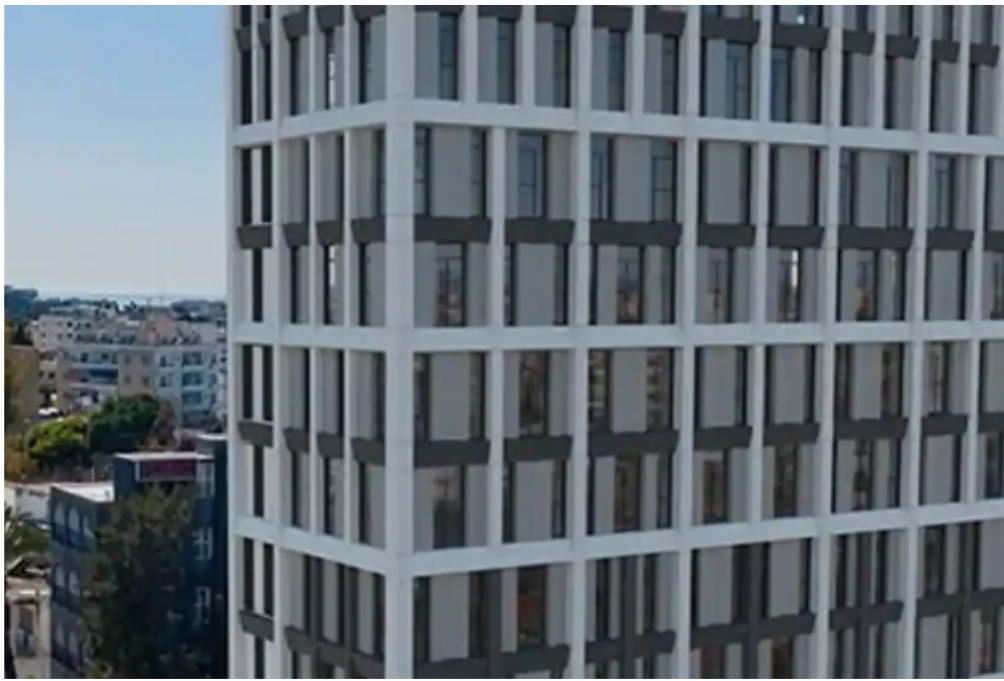

Commercial office in city center, limassol

Limassol, Arch-Makariou-Iii-Ave-Agia-Zoni-3030 , Cyprus

Offered at: € 1,009,483

Estate ID: 69408

Ref: ba5294480

NET internal area: **161**

Available from: **2024-10-25**

Offered at: **1,009,483**

Type: **Office**

Year of build: **2024**

.....The class A commercial building is located in the heart of Limassol, just off the bustling commercial hub of Makarios Avenue. This elite architectural marvel combines 8 floors of top-class commercial space for 16 offices, all designed in such a way that allows for ultimate sustainability and efficiency. OFFICE TOWER aims to set new standards in contemporary design. An impressive, double-height lobby sets the tone for this ultra-modern building, while full-height glazing on each floor creates a light-filled workspace that optimizes comfort and encourages collaboration, while at the same time offering sweeping views of the whole city below.....