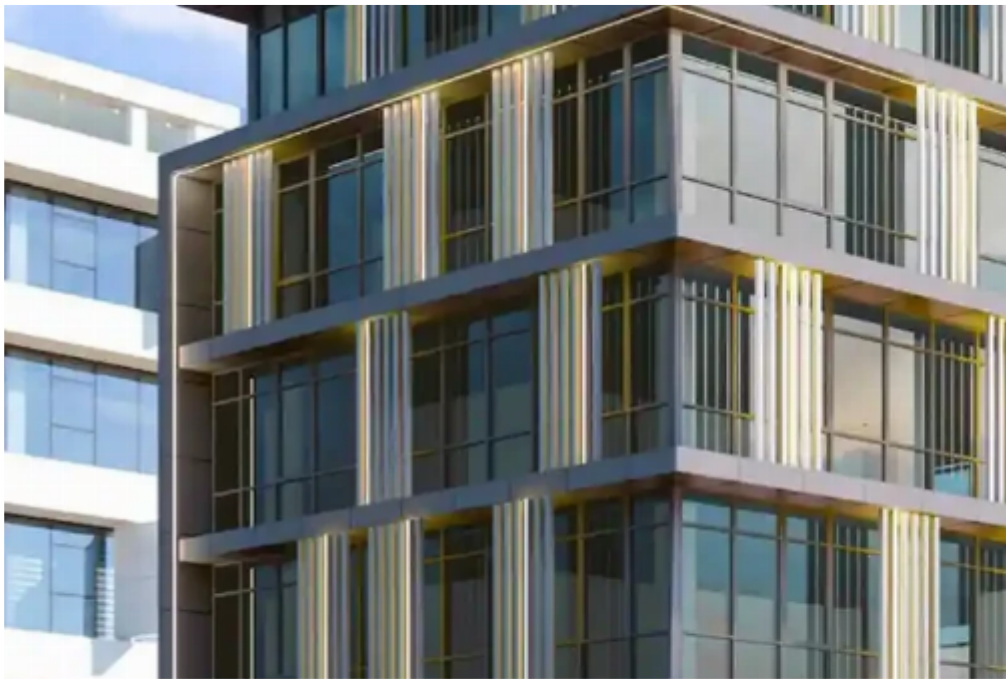

Office building in kato polemidia, limassol

Limassol, Ayiou-Neophytou-School-Ikea-Makarios-Iii-Kato-
Polemida-4155 , Cyprus

Offered at: € 5,500,000

Estate ID: 69437

Ref: ba5343760

NET internal area: **828**

Available from: **2024-10-25**

Offered at: **5,500,000**

Type: **Space**

""""This project is a landmark business centre, located in one of Limassol's main commercial hub. This outstanding building comprises of 5 floors of commercial office space, all of which are meticulously designed to reach the level of quality any high calibre business deserves and expects. Futhermore, the floor to ceiling windows provide astonishing city and mountain views, complementing the open plan configuration. Under construction, 2025 completion""""...