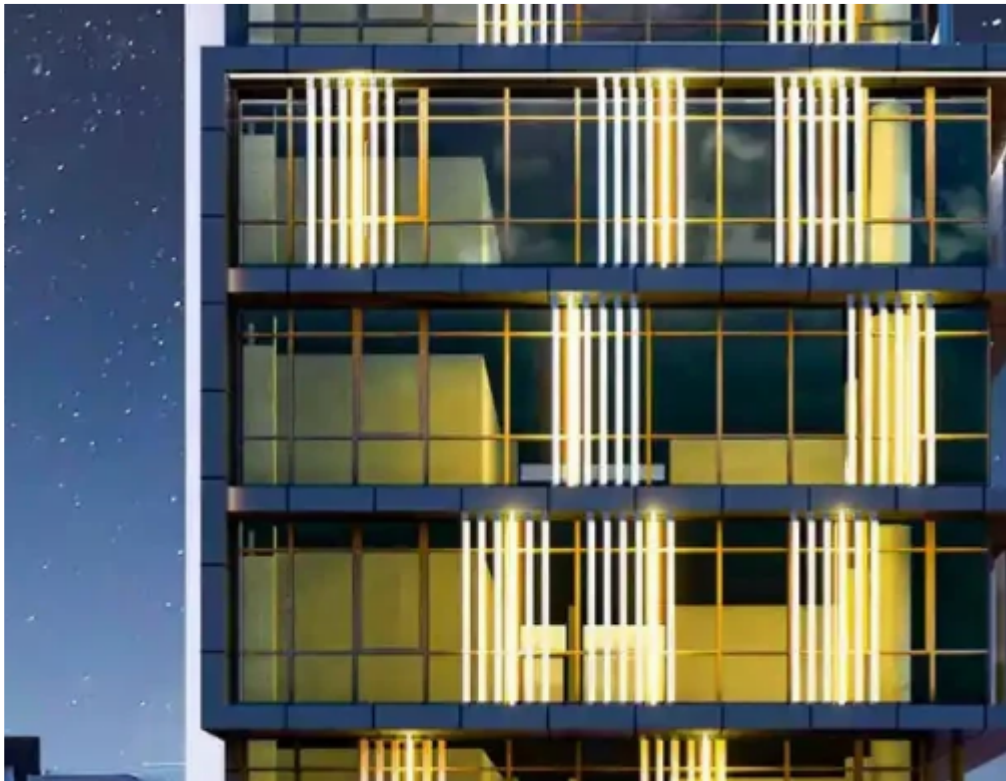

Office building in kato polemidia, limassol

Limassol, Ayiou-Neophytou-School-Ikea-Makarios-Iii-Kato-
Polemida-4155 , Cyprus

Offered at: € 5,500,000

Estate ID: 69437

Ref: ba5343760

NET internal area: **828**

Available from: **2024-10-25**

Offered at: **5,500,000**

Type: **Space**

""""This project is a landmark business centre, located in one of Limassol's main commercial hub. This outstanding building comprises of 5 floors of commercial office space, all of which are meticulously designed to reach the level of quality any high calibre business deserves and expects. Futhermore, the floor to ceiling windows provide astonishing city and mountain views, complementing the open plan configuration. Under construction, 2025 completion""""...