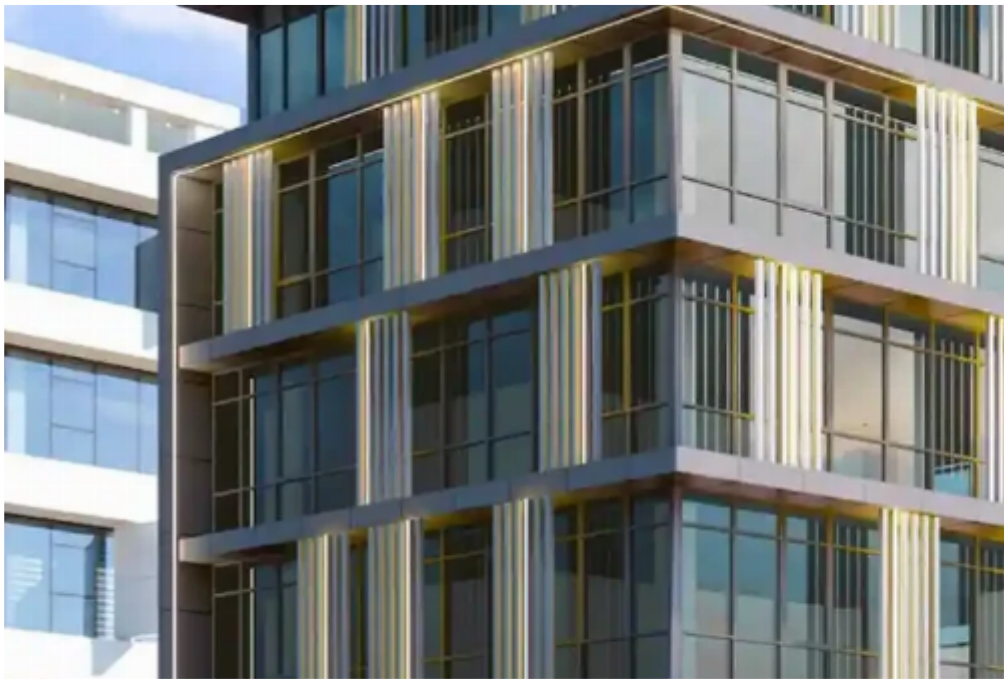

Office building in kato polemidia, limassol

Limassol, Ayiou-Neophytou-School-Ikea-Makarios-Iii-Kato-
Polemida-4155 , Cyprus

Offered at: € 5,500,000

Estate ID: 69437

Ref: ba5343760

Available from: **2024-10-25**

Offered at: **5,500,000**

Type: **Space**

""""This project is a landmark business centre, located in one of Limassol's main commercial hub. This outstanding building comprises of 5 floors of commercial office space, all of which are meticulously designed to reach the level of quality any high calibre business deserves and expects. Futhermore, the floor to ceiling windows provide astonishing city and mountain views, complementing the open plan configuration. Under construction, 2025 completion""""...