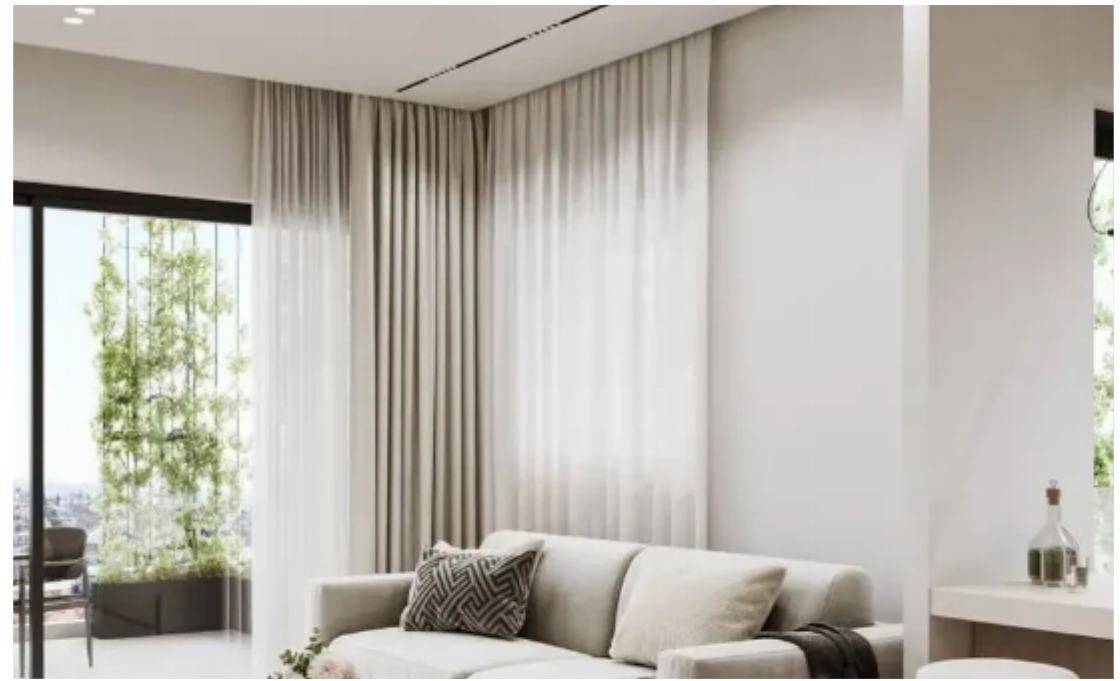

## 2-bedroom apartment f?r s?le

Limassol, Super-Home-Center-Timou-Prodromou-Mesa-Geitonia-4004 , Cyprus

**Offered at:** € 365,000

**Estate ID:** 69456

**Ref:** ba5498374

NET internal area: **108**

Bathrooms: **2**

Bedrooms: **2**

Parking spaces: **Covered cars**

Available from: **2024-10-25**

Offered at: **365,000**

Type: **Apartment**

""""""We offer a two-bedroom apartment in an eco-friendly building in a picturesque area of Colombia. The residence is located in a quiet and developed area, with a convenient location close to key facilities such as the Germasoyi roundabout, Dasudi beach, schools and supermarkets. There are a total of 6 apartments in the complex, each of which has high quality finishes, including underfloor heating, Italian kitchens and double glazed patio doors. There are only 4 spacious apartments on the 1st and 2nd floors left. Complete with apartments photovoltaic system, Italian kitchens and custom wardrobes, Spanish/Italian tiles, granite countertops, patio doors with double glazing, storage room and ...