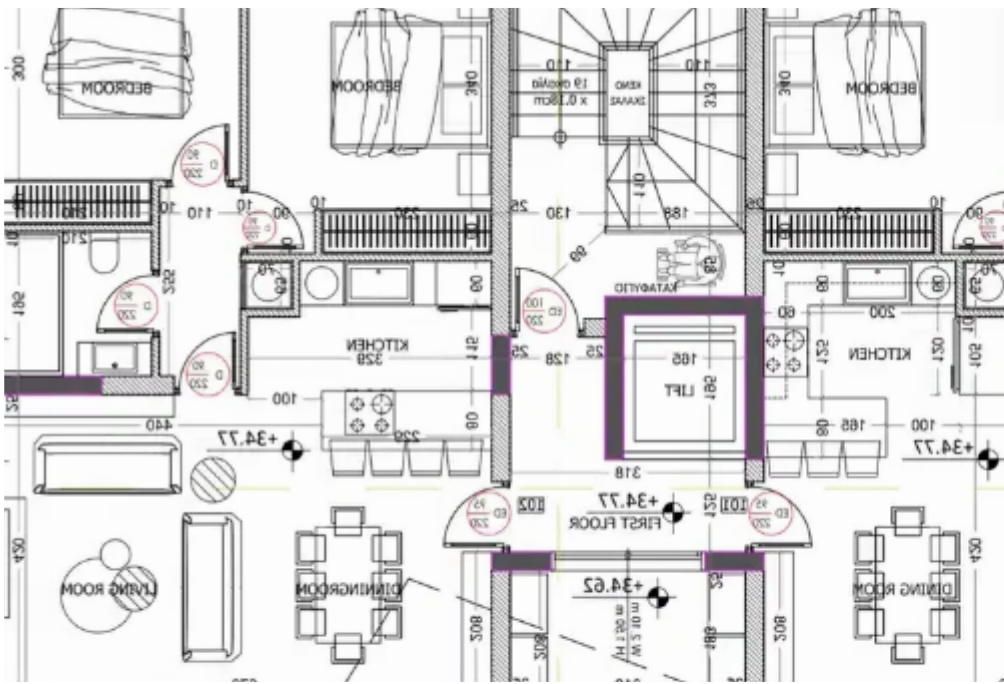

2-bedroom apartment f?r s?le

Limassol, Spyrou-Kyprianou-St-Potamos-Germasogeias-4042 ,
Cyprus

Offered at: € 395,000

Estate ID: 69465

Ref: ba5391625

Bathrooms: **1**

Bedrooms: **2**

Parking spaces: **Covered cars**

Available from: **2024-10-25**

Offered at: **395,000**

Type: **Apartment**

.....The Estate Agency Tommy's Estate Agency which belongs to Chrysostomos Papageorgiou, a Registered and Licenced Estate Agent with registration number 186 and licence number 56, has the following property For Sale: Brand new under construction 2 bedroom 1 bathroom apartment in the prestigious Potamos Germasogeia area. Small complex with just 6 units in very central accessible area of Potamos Germasogeia. The pricing includes furniture as shown within the 3D renders. Details: ? 2 bedrooms ? 1 bathroom ? 76.80 m2 internal covered area ? 21.20 m2 external covered area ? 98.00 m2 total covered area Features: ? Unobstructed city and sea views ? High ceilings o...