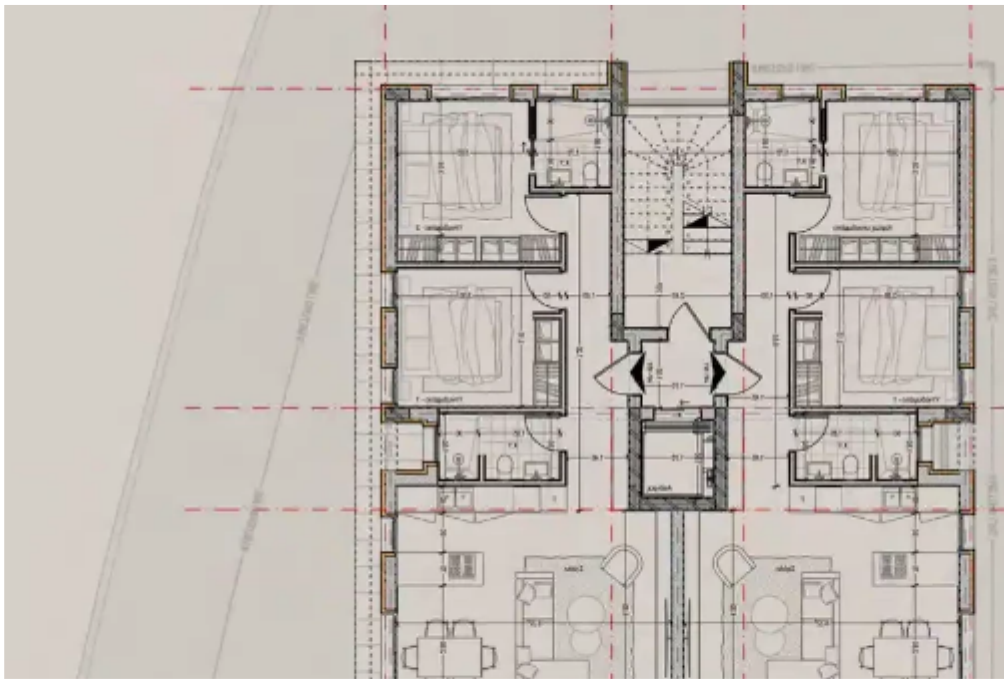

2-bedroom apartment f?r s?le

Limassol, Prymary-School-Agia-Phyla-Agia-Fylaxis-3115 , Cyprus

Offered at: € 285,000

Estate ID: 69471

Ref: ba5325390

Bathrooms: **2**

Bedrooms: **2**

Parking spaces: **Covered cars**

Available from: **2024-10-25**

Offered at: **285,000**

Type: **Apartment**

.....The Estate Agency Tommy's Estate Agency which belongs to Chrysostomos Papageorgiou, a Registered and Licenced Estate Agent with registration number 186 and licence number 56, has the following property For Sale: Brand new modern apartment in Limassol's prestigious Agia Fyla area. The apartment is located on the second floor and consists of a spacious open plan kitchen/dining/living area, two bedrooms (one of which is the master en-suite), a family bathroom, and a spacious veranda with sea and city views. Details: ? 2 bedrooms ? 2 bathrooms ? 82 m2 internal area ? 24 m2 veranda area ? 106 m2 total area Features: ? Double-glazed soundproof windows ? Class...