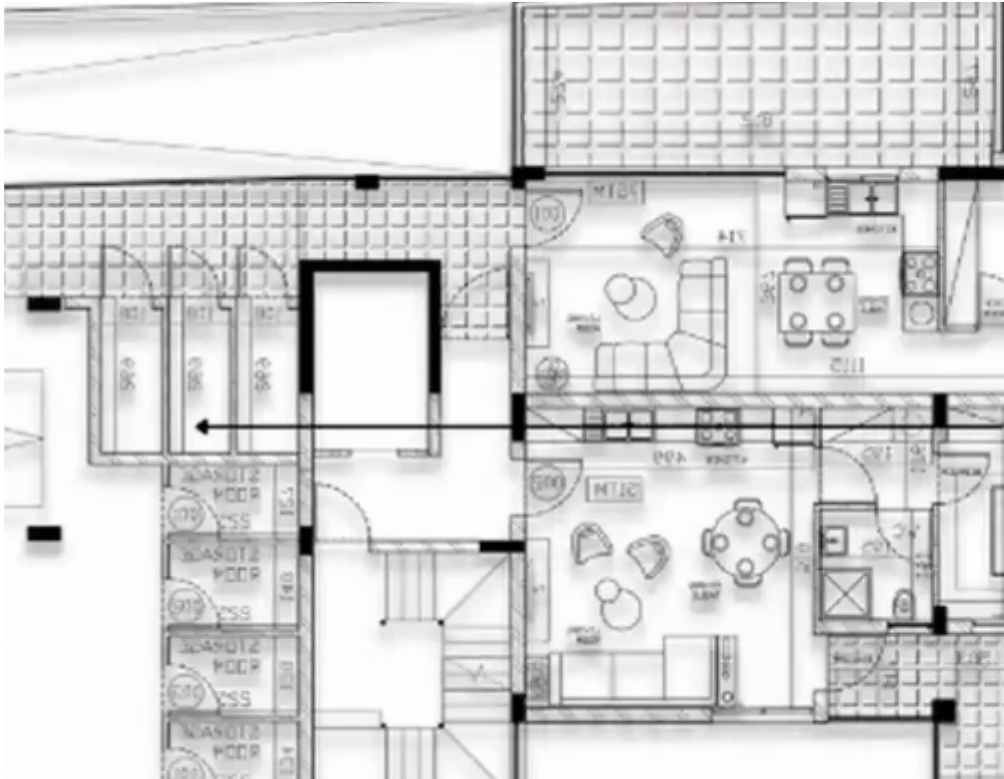

2-bedroom apartment f?r s?le

Limassol, Agia-Filaxeos-Ave-Petros-And-Pavlos-3086 , Cyprus

Offered at: € 300,000

Estate ID: 69501

Ref: ba5309976

Bathrooms: **2**

Bedrooms: **2**

Parking spaces: **No cars**

Available from: **2024-10-25**

Offered at: **300,000**

Type: **Apartment**

""""""""One of the most exceptional boutique residences is being launched in the heart of PETROU KA PAVLOU – Limassol. This beauty features apartment creating a merge of highly demanded apartments in the heart of the city. Captivating a luxurious lifestyle, this new development sets the standards exceptionally high to mark yet another magnificent project."""""""" ...