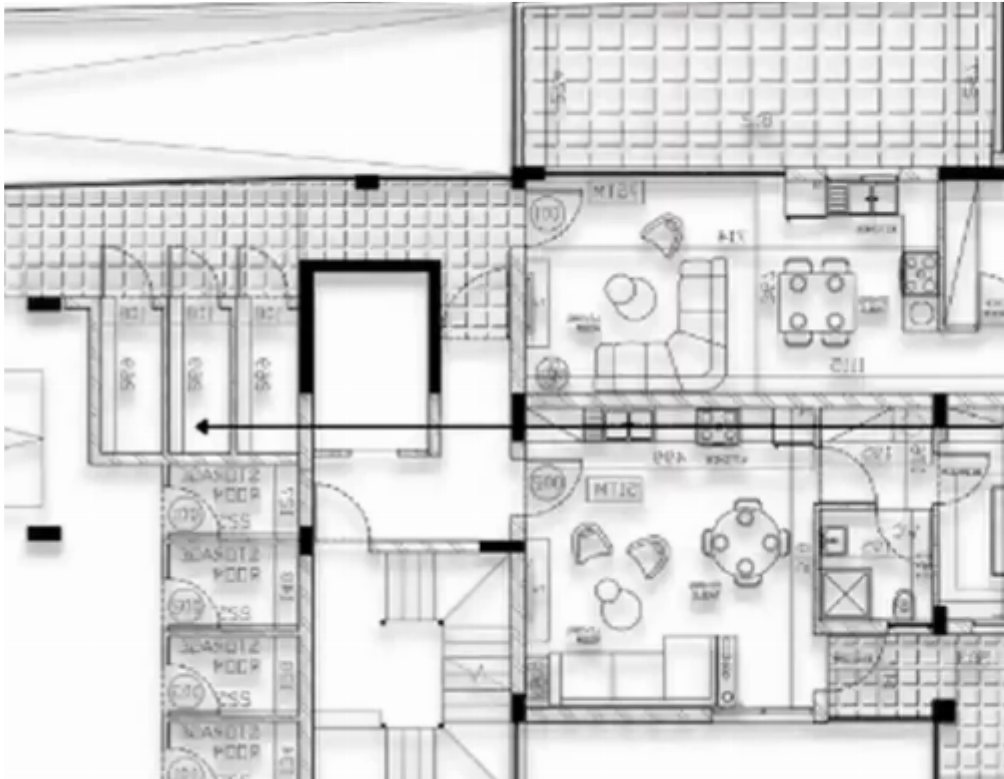

1-bedroom apartment f?r s?le

Limassol, Agia-Filaxeos-Ave-Petros-And-Pavlos-3086 , Cyprus

Offered at: € 195,000

Estate ID: 69505

Ref: ba5309975

Bathrooms: **1**

Bedrooms: **1**

Parking spaces: **No cars**

Available from: **2024-10-25**

Offered at: **195,000**

Type: **Apartment**

""""""""One of the most exceptional boutique residences is being launched in the heart of PETROU KA PAVLOU – Limassol. This beauty features apartment creating a merge of highly demanded apartments in the heart of the city. Captivating a luxurious lifestyle, this new development sets the standards exceptionally high to mark yet another magnificent project."""""" ...