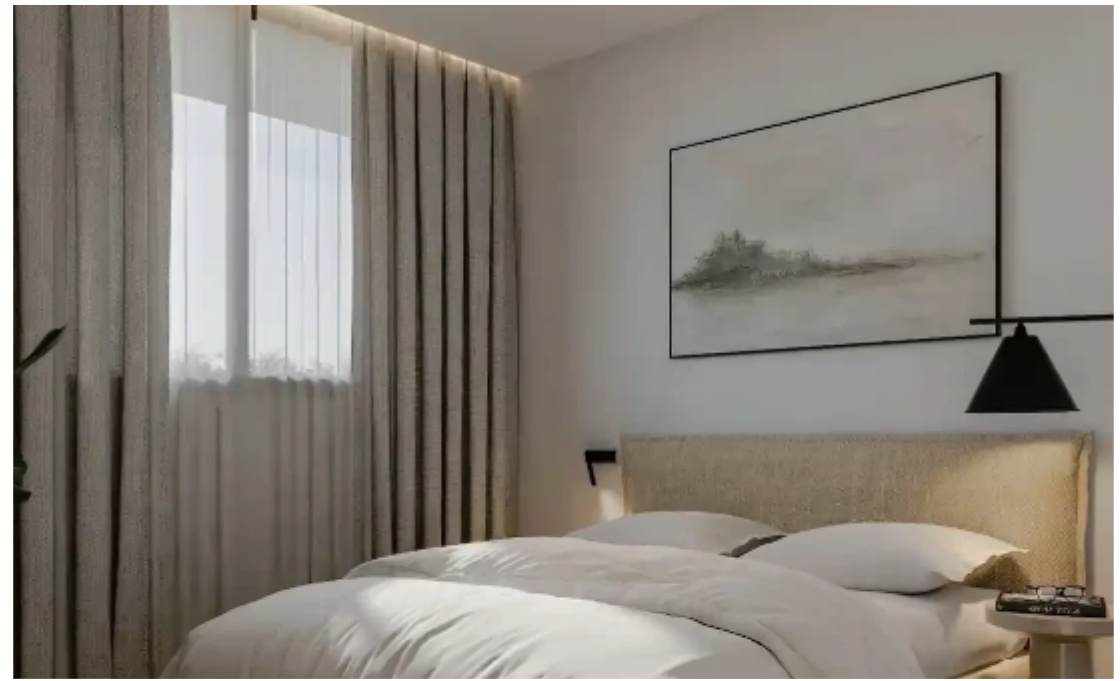

2-bedroom penthouse f?r s?le

Limassol, Columbia-Chalomantres-Potamos-Germasogeias-4043 ,
Cyprus

Offered at: € 523,000

Estate ID: 69609

Ref: ba5227291

Bathrooms: **2**

Bedrooms: **2**

Parking spaces: **No cars**

Available from: **2024-10-25**

Offered at: **523,000**

Type: **Penthouse**

""""""The project features eight exclusive apartments in Germasogeia, Limassol, positioned above the sought-after area. The apartments boast 2.9m high ceilings, engineered flooring, Italian ceramic tiling, and a crisp paint finish, enhancing the sense of spacious luxury. The building incorporates green spaces on each floor, providing residents with natural oasis spaces. Additionally, parking is available on the ground floor for residents' convenience. Located less than 1 km from Germasogeia's main high street, residents enjoy easy access to various amenities such as supermarkets, cafes, restaurants, and shops, offering convenience and comfort. Location: The Columbia area in Limasso...