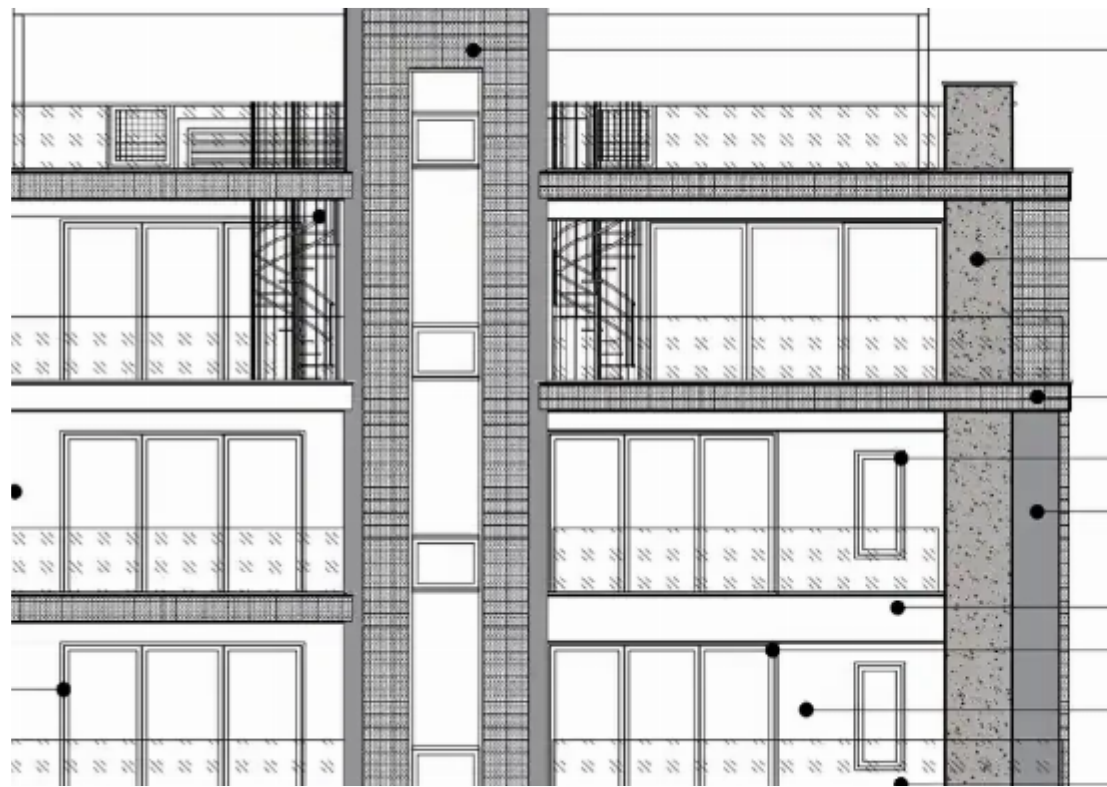

2-bedroom apartment f?r s?le

Limassol, Lyceum-Petros-And-Pavlos-3085 , Cyprus

Offered at: € 440,000

Estate ID: 69725

Ref: ba5083014

Bathrooms: **2**

Bedrooms: **2**

Parking spaces: **No cars**

Available from: **2024-10-25**

Offered at: **440,000**

Type: **Apartment**

Located in the Kolossaïou, Petrou & Pavlou area of Limassol, Cyprus, this residential complex boasts an exclusive collection of six apartments, spread across three well-appointed floors. Each residence within the complex has been designed with a focus on modern living, offering residents both luxury and functionality. The strategic location allows for easy access to the city's amenities and is just a short journey away from the bustling city center. With a commitment to quality and comfort, this complex serves as an ideal home for those seeking a contemporary living experience in Limassol. ...