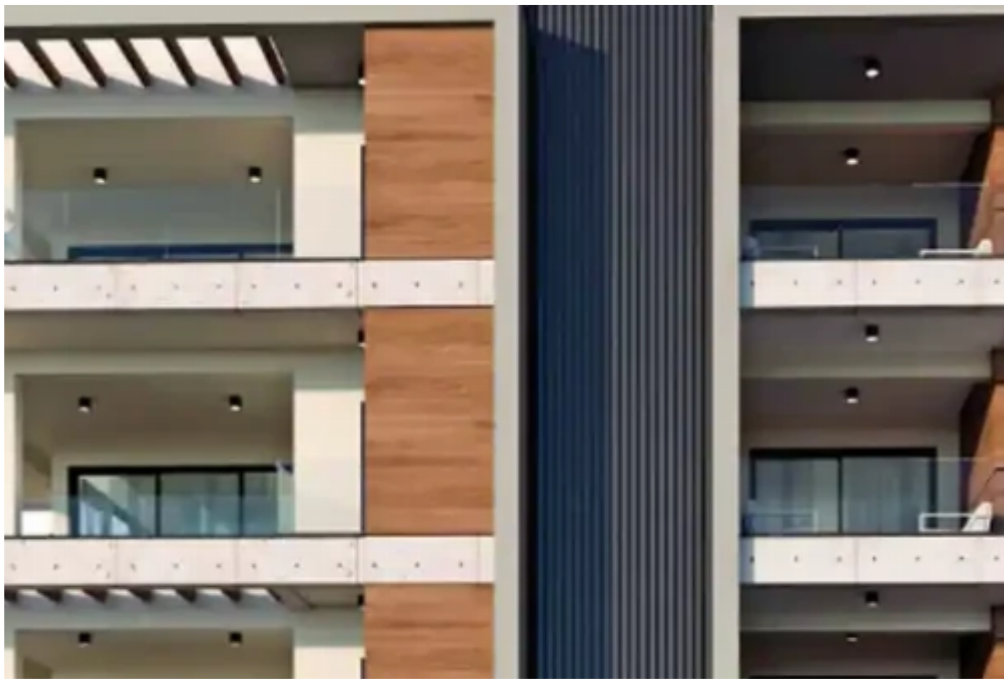

## 4-bedroom apartment f?r s?le

Limassol, Linopetra-School-Agios-Stylianos-Agios-Athanasios-4102 ,  
Cyprus

**Offered at:** € 650,000

**Estate ID:** 69745

**Ref:** ba5292867

Bathrooms: **4**

Bedrooms: **4**

Parking spaces: **No cars**

Available from: **2024-10-25**

Offered at: **650,000**

Type: **Apartment**

""""""""""Located in Columbia Area, complex of only 6 apartments, high specifications, underfloor heating Italian Kitchens, etc. Convenient location, walking distance to supermarket and amenities ? stunning new private estate of apartment residences, offering a modern and truly luxurious environment, located in the exclusive Columbia Area of Limassol, in the heart of Cyprus' most cosmopolitan destination. Designed to feel part of the vibrant town centre but with the outmost privacy in mind, offers a truly contemporary environment, surrounded by serene landscaped gardens&amp; relaxation areas. A small private complex of only 6 apartments, with spacious 3 or 2 bedroom units on each floor. D...